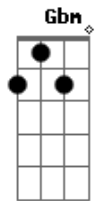

© ukulele-chords.com