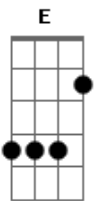

Parachute - Complete

Tom: A
Intro: 2x: A E Gbm D

A E Gbm
Here I am, Oh God
D A
I bring this sacrifice
E Gbm D E
My open heart, I offer up my life
D
I look to You, Lord
A
Your love that never ends
Bm E
Restores me again

Refrão:
A Gbm D E
So I lift my eyes to you Lord
A Gbm D E
In your strength will I break through Lord
D E A Gbm
Touch me now, let your love fall down on me
D E
I know your love dispels all my fears

A Gbm D E
Through the storm I will hold on Lord
A Gbm D E
And by faith I will walk on Lord
D E A Gbm
Then I'll see beyond my calvary one day
D E A
And I will be complete in You
Instrumental 2x: A E Gbm D

D
I look to You, Lord
A
Your love that never ends
Bm E
Restores me again

Coda:
D E
And I will be complete in
Dbm Gbm
I will be complete in
D E A E Gbm D Dm A
I will be complete in You.....

Acordes

© ukulele-chords.com