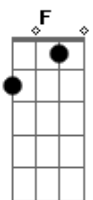

© ukulele-chords.com