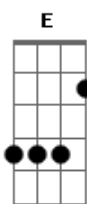

Parachute Band - It's You

Tom: **B**

Ab Gb E

Verso:
(delay not much gain and wah)

Refrão:
(same effects as pre-chorus)

Pré-Refrão:

B E Abm E Abm Gb B

(delay with more gain)

Pick each note

Ponte:
(added gain)

Acordes

© ukulele-chords.com

© ukulele-chords.com

© ukulele-chords.com

© ukulele-chords.com

© ukulele-chords.com