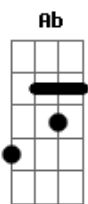

© ukulele-chords.com