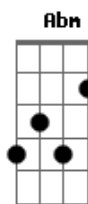

© ukulele-chords.com