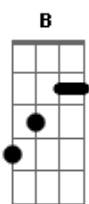

Parachute Band - It's You

Tom: **B**

Ab Gb E

Verso:
(delay not much gain and wah)

Refrão:
(same effects as pre-chorus)

Pré-Refrão:

B E Abm E Abm Gb B

(delay with more gain)

Pick each note

Ponte:
(added gain)

Acordes