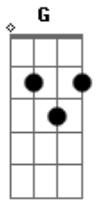

© ukulele-chords.com