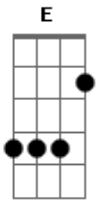

© ukulele-chords.com