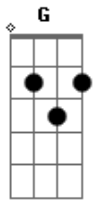

Papa Roach - Lifeline

Tom: **D**
Intro:

Ponte I:

(x4)

Repete Base I

Ponte II:

Base I:

When i was a boy, I didn't care about a thing...

D G E A D

Refrão = Base I Intro

Quando chegar a parte que o Jacoby canta: "You know a heart of gold won't take you all the way..."
Base II

Acordes

© ukulele-chords.com

© ukulele-chords.com

© ukulele-chords.com