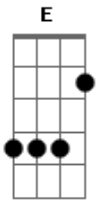

Papa Roach - Lifeline

Tom: **D**
Intro:

Ponte I:

(x4)

Repete Base I

Ponte II:

Base I:

When i was a boy, I didn't care about a thing...

D G E A D

Refrão = Base I Intro

Quando chegar a parte que o Jacoby canta: "You know a heart of gold won't take you all the way..."
Base II

Acordes

© ukulele-chords.com

© ukulele-chords.com

© ukulele-chords.com