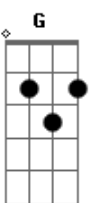

Papa Roach - Leave a Light On

Intro: **Bm** tom:

[Primeira Parte]

Bm7 **A**
Dry bones rattle in a lonely soul
Bm7 **A**
Slipped and fell into a deep black hole
G **A** **Bm7**
I can tell you're lost, I'm here for you
Bm7 **A**
Wild fires burning you down to stone
Bm7 **A**
Blind eyes, turning from a world so cold
G **A** **Bm7**
A million miles apart, within my reach

[Refrão]

G **A**
It's not like me, to worry
Bm **D**
But when I see you fading in the dark
G **A** **Bm**
I'll leave a light on for you
G **A**
Through the long nights, I will be right
Bm **D**
There for you if you drift too far
G **A** **Bm**
I'll leave a light on for you

A
You
Bm7 **A**
You

Acordes

© ukulele-chords.com

© ukulele-chords.com

© ukulele-chords.com

© ukulele-chords.com

© ukulele-chords.com

© ukulele-chords.com

[Segunda Parte]

Bm7 **A**
The rain comes following an endless drought
Bm7 **A**
To wash away the remnants of all your doubts
G **A** **Bm7** **D**
I hope that you see me looking out

[Refrão]

G **A**
It's not like me, to worry
Bm **D**
But when I see you fading in the dark
G **A** **Bm**
I'll leave a light on for you
G **A**
Through the long nights, I will be right
Bm **D**
There for you if you drift too far
G **A** **Em**
I'll leave a light on for you