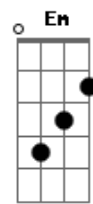

Papa Roach - Leave a Light On

Intro: **Bm** tom:

[Primeira Parte]

Bm7 **A**
Dry bones rattle in a lonely soul
Bm7 **A**
Slipped and fell into a deep black hole
G **A** **Bm7**
I can tell you're lost, I'm here for you
Bm7 **A**
Wild fires burning you down to stone
Bm7 **A**
Blind eyes, turning from a world so cold
G **A** **Bm7**
A million miles apart, within my reach

[Refrão]

G **A**
It's not like me, to worry
Bm **D**
But when I see you fading in the dark
G **A** **Bm**
I'll leave a light on for you
G **A**
Through the long nights, I will be right
Bm **D**
There for you if you drift too far
G **A** **Bm**
I'll leave a light on for you

A
You
Bm7 **A**
You

Acordes

© ukulele-chords.com

© ukulele-chords.com

© ukulele-chords.com

© ukulele-chords.com

© ukulele-chords.com

© ukulele-chords.com

[Segunda Parte]

Bm7 **A**
The rain comes following an endless drought
Bm7 **A**
To wash away the remnants of all your doubts
G **A** **Bm7** **D**
I hope that you see me looking out

[Refrão]

G **A**
It's not like me, to worry
Bm **D**
But when I see you fading in the dark
G **A** **Bm**
I'll leave a light on for you
G **A**
Through the long nights, I will be right
Bm **D**
There for you if you drift too far
G **A** **Em**
I'll leave a light on for you