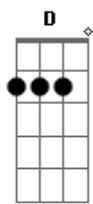

Papa Roach - Leave a Light On

Intro: **Bm** tom:

[Primeira Parte]

Bm7 **A**
Dry bones rattle in a lonely soul
Bm7 **A**
Slipped and fell into a deep black hole
G **A** **Bm7**
I can tell you're lost, I'm here for you
Bm7 **A**
Wild fires burning you down to stone
Bm7 **A**
Blind eyes, turning from a world so cold
G **A** **Bm7**
A million miles apart, within my reach

A
You
Bm7 **A**
You

Acordes

© ukulele-chords.com

© ukulele-chords.com

© ukulele-chords.com

© ukulele-chords.com

© ukulele-chords.com

© ukulele-chords.com

[Segunda Parte]

Bm7 **A**
The rain comes following an endless drought
Bm7 **A**
To wash away the remnants of all your doubts
G **A** **Bm7** **D**
I hope that you see me looking out

[Refrão]

G **A**
It's not like me, to worry
Bm **D**
But when I see you fading in the dark
G **A** **Bm**
I'll leave a light on for you
G **A**
Through the long nights, I will be right
Bm **D**
There for you if you drift too far
G **A** **Em**
I'll leave a light on for you