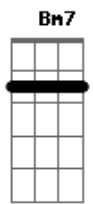

© ukulele-chords.com