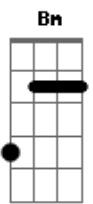

Papa Roach - Leave a Light On

Intro: **Bm** tom:

[Primeira Parte]

Bm7 **A**
Dry bones rattle in a lonely soul
Bm7 **A**
Slipped and fell into a deep black hole
G **A** **Bm7**
I can tell you're lost, I'm here for you
Bm7 **A**
Wild fires burning you down to stone
Bm7 **A**
Blind eyes, turning from a world so cold
G **A** **Bm7**
A million miles apart, within my reach

[Refrão]

G **A**
It's not like me, to worry
Bm **D**
But when I see you fading in the dark
G **A** **Bm**
I'll leave a light on for you
G **A**
Through the long nights, I will be right
Bm **D**
There for you if you drift too far
G **A** **Bm**
I'll leave a light on for you

A
You
Bm7 **A**
You

Acordes

© ukulele-chords.com