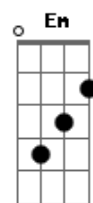

Papa Roach - Leave a Light On

Intro: **Bm** tom:

[Primeira Parte]

Bm7 **A**
Dry bones rattle in a lonely soul
Bm7 **A**
Slipped and fell into a deep black hole
G **A** **Bm7**
I can tell you're lost, I'm here for you
Bm7 **A**
Wild fires burning you down to stone
Bm7 **A**
Blind eyes, turning from a world so cold
G **A** **Bm7**
A million miles apart, within my reach

[Refrão]

G **A**
It's not like me, to worry
Bm **D**
But when I see you fading in the dark
G **A** **Bm**
I'll leave a light on for you
G **A**
Through the long nights, I will be right
Bm **D**
There for you if you drift too far
G **A** **Bm**
I'll leave a light on for you

A
You
Bm7 **A**
You

Acordes

© ukulele-chords.com

© ukulele-chords.com

© ukulele-chords.com

© ukulele-chords.com

© ukulele-chords.com

© ukulele-chords.com

[Segunda Parte]

Bm7 **A**
The rain comes following an endless drought
Bm7 **A**
To wash away the remnants of all your doubts
G **A** **Bm7** **D**
I hope that you see me looking out

[Refrão]

G **A**
It's not like me, to worry
Bm **D**
But when I see you fading in the dark
G **A** **Bm**
I'll leave a light on for you
G **A**
Through the long nights, I will be right
Bm **D**
There for you if you drift too far
G **A** **Em**
I'll leave a light on for you