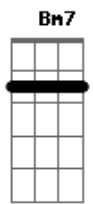

## [Primeira Parte]

**Bm7** **A**  
Dry bones rattle in a lonely soul  
**Bm7** **A**  
Slipped and fell into a deep black hole  
**G** **A** **Bm7**  
I can tell you're lost, I'm here for you  
**Bm7** **A**  
Wild fires burning you down to stone  
**Bm7** **A**  
Blind eyes, turning from a world so cold  
**G** **A** **Bm7**  
A million miles apart, within my reach

## [Refrão]

**G** **A**  
It's not like me, to worry  
**Bm** **D**  
But when I see you fading in the dark  
**G** **A** **Bm**  
I'll leave a light on for you  
**G** **A**  
Through the long nights, I will be right  
**Bm** **D**  
There for you if you drift too far  
**G** **A** **Bm**  
I'll leave a light on for you

**A**  
You  
**Bm7** **A**  
You