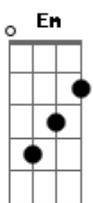

Papa Roach - Leave a Light On

Intro: **Bm** tom:

[Primeira Parte]

Bm7 **A**
Dry bones rattle in a lonely soul
Bm7 **A**
Slipped and fell into a deep black hole
G **A** **Bm7**
I can tell you're lost, I'm here for you
Bm7 **A**
Wild fires burning you down to stone
Bm7 **A**
Blind eyes, turning from a world so cold
G **A** **Bm7**
A million miles apart, within my reach

[Refrão]

G **A**
It's not like me, to worry
Bm **D**
But when I see you fading in the dark
G **A** **Bm**
I'll leave a light on for you
G **A**
Through the long nights, I will be right
Bm **D**
There for you if you drift too far
G **A** **Bm**
I'll leave a light on for you

A
You
Bm7 **A**
You

Acordes

© ukulele-chords.com

© ukulele-chords.com

© ukulele-chords.com

© ukulele-chords.com

© ukulele-chords.com

© ukulele-chords.com

[Segunda Parte]

Bm7 **A**
The rain comes following an endless drought
Bm7 **A**
To wash away the remnants of all your doubts
G **A** **Bm7** **D**
I hope that you see me looking out

[Refrão]

G **A**
It's not like me, to worry
Bm **D**
But when I see you fading in the dark
G **A** **Bm**
I'll leave a light on for you
G **A**
Through the long nights, I will be right
Bm **D**
There for you if you drift too far
G **A** **Em**
I'll leave a light on for you