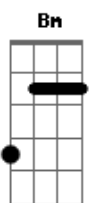

Papa Roach - Leave a Light On

Intro: **Bm** tom:

[Primeira Parte]

Bm7 **A**
Dry bones rattle in a lonely soul
Bm7 **A**
Slipped and fell into a deep black hole
G **A** **Bm7**
I can tell you're lost, I'm here for you
Bm7 **A**
Wild fires burning you down to stone
Bm7 **A**
Blind eyes, turning from a world so cold
G **A** **Bm7**
A million miles apart, within my reach

[Refrão]

G **A**
It's not like me, to worry
Bm **D**
But when I see you fading in the dark
G **A** **Bm**
I'll leave a light on for you
G **A**
Through the long nights, I will be right
Bm **D**
There for you if you drift too far
G **A** **Bm**
I'll leave a light on for you

A
You
Bm7 **A**
You

Acordes

© ukulele-chords.com