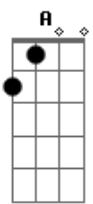

Papa Roach - Leave a Light On

Intro: **Bm** tom:

[Primeira Parte]

Bm7 **A**
Dry bones rattle in a lonely soul
Bm7 **A**
Slipped and fell into a deep black hole
G **A** **Bm7**
I can tell you're lost, I'm here for you
Bm7 **A**
Wild fires burning you down to stone
Bm7 **A**
Blind eyes, turning from a world so cold
G **A** **Bm7**
A million miles apart, within my reach

A
You
Bm7 **A**
You

Acordes

© ukulele-chords.com

© ukulele-chords.com

© ukulele-chords.com

© ukulele-chords.com

© ukulele-chords.com

© ukulele-chords.com

[Segunda Parte]

Bm7 **A**
The rain comes following an endless drought
Bm7 **A**
To wash away the remnants of all your doubts
G **A** **Bm7** **D**
I hope that you see me looking out

[Refrão]

G **A**
It's not like me, to worry
Bm **D**
But when I see you fading in the dark
G **A** **Bm**
I'll leave a light on for you
G **A**
Through the long nights, I will be right
Bm **D**
There for you if you drift too far
G **A** **Em**
I'll leave a light on for you