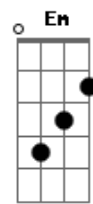

© ukulele-chords.com

[Segunda Parte]

Bm7 **A**
The rain comes following an endless drought
Bm7 **A**
To wash away the remnants of all your doubts
G **A** **Bm7** **D**
I hope that you see me looking out

[Refrão]

G **A**
It's not like me, to worry
Bm **D**
But when I see you fading in the dark
G **A** **Bm**
I'll leave a light on for you
G **A**
Through the long nights, I will be right
Bm **D**
There for you if you drift too far
G **A** **Em**
I'll leave a light on for you

(**G** **A** **Bm** **D**)
(**G** **A** **Em** **Em**)

[Refrão Final]

G **A**
Through the long nights, I will be right
Bm **D**
There for you if you drift too far
G **A** **Bm7**
I'll leave a light on for you

[Final]

A
You
Bm7 **A** **G** **A** **Bm7**
You