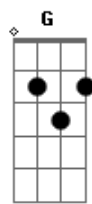

Papa Roach - Leave a Light On

Intro: **Bm** tom:

[Primeira Parte]

Bm7 **A**
Dry bones rattle in a lonely soul
Bm7 **A**
Slipped and fell into a deep black hole
G **A** **Bm7**
I can tell you're lost, I'm here for you
Bm7 **A**
Wild fires burning you down to stone
Bm7 **A**
Blind eyes, turning from a world so cold
G **A** **Bm7**
A million miles apart, within my reach

[Refrão]

G **A**
It's not like me, to worry
Bm **D**
But when I see you fading in the dark
G **A** **Bm**
I'll leave a light on for you
G **A**
Through the long nights, I will be right
Bm **D**
There for you if you drift too far
G **A** **Bm**
I'll leave a light on for you

A
You
Bm7 **A**
You

Acordes

© ukulele-chords.com

© ukulele-chords.com

© ukulele-chords.com

© ukulele-chords.com

© ukulele-chords.com

© ukulele-chords.com

[Segunda Parte]

Bm7 **A**
The rain comes following an endless drought
Bm7 **A**
To wash away the remnants of all your doubts
G **A** **Bm7** **D**
I hope that you see me looking out

[Refrão]

G **A**
It's not like me, to worry
Bm **D**
But when I see you fading in the dark
G **A** **Bm**
I'll leave a light on for you
G **A**
Through the long nights, I will be right
Bm **D**
There for you if you drift too far
G **A** **Em**
I'll leave a light on for you