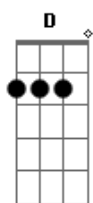

Papa Roach - Leave a Light On

Intro: **Bm** tom:

[Primeira Parte]

Bm7 **A**
Dry bones rattle in a lonely soul
Bm7 **A**
Slipped and fell into a deep black hole
G **A** **Bm7**
I can tell you're lost, I'm here for you
Bm7 **A**
Wild fires burning you down to stone
Bm7 **A**
Blind eyes, turning from a world so cold
G **A** **Bm7**
A million miles apart, within my reach

A
You
Bm7 **A**
You

Acordes

© ukulele-chords.com

© ukulele-chords.com

© ukulele-chords.com

© ukulele-chords.com

© ukulele-chords.com

© ukulele-chords.com