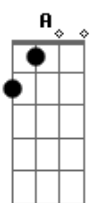

Papa Roach - Leave a Light On

Intro: **Bm** tom:

[Primeira Parte]

Bm7 **A**
Dry bones rattle in a lonely soul
Bm7 **A**
Slipped and fell into a deep black hole
G **A** **Bm7**
I can tell you're lost, I'm here for you
Bm7 **A**
Wild fires burning you down to stone
Bm7 **A**
Blind eyes, turning from a world so cold
G **A** **Bm7**
A million miles apart, within my reach

A
You
Bm7 **A**
You

Acordes

© ukulele-chords.com

© ukulele-chords.com

© ukulele-chords.com

© ukulele-chords.com

© ukulele-chords.com

© ukulele-chords.com

[Segunda Parte]

Bm7 **A**
The rain comes following an endless drought
Bm7 **A**
To wash away the remnants of all your doubts
G **A** **Bm7** **D**
I hope that you see me looking out

[Refrão]

G **A**
It's not like me, to worry
Bm **D**
But when I see you fading in the dark
G **A** **Bm**
I'll leave a light on for you
G **A**
Through the long nights, I will be right
Bm **D**
There for you if you drift too far
G **A** **Em**
I'll leave a light on for you