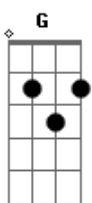

Papa Roach - Leave a Light On

Intro: **Bm** tom:

[Primeira Parte]

Bm7 **A**
Dry bones rattle in a lonely soul
Bm7 **A**
Slipped and fell into a deep black hole
G **A** **Bm7**
I can tell you're lost, I'm here for you
Bm7 **A**
Wild fires burning you down to stone
Bm7 **A**
Blind eyes, turning from a world so cold
G **A** **Bm7**
A million miles apart, within my reach

[Refrão]

G **A**
It's not like me, to worry
Bm **D**
But when I see you fading in the dark
G **A** **Bm**
I'll leave a light on for you
G **A**
Through the long nights, I will be right
Bm **D**
There for you if you drift too far
G **A** **Bm**
I'll leave a light on for you

A
You
Bm7 **A**
You

Acordes

© ukulele-chords.com

© ukulele-chords.com

© ukulele-chords.com

© ukulele-chords.com

© ukulele-chords.com

© ukulele-chords.com

[Segunda Parte]

Bm7 **A**
The rain comes following an endless drought
Bm7 **A**
To wash away the remnants of all your doubts
G **A** **Bm7** **D**
I hope that you see me looking out

[Refrão]

G **A**
It's not like me, to worry
Bm **D**
But when I see you fading in the dark
G **A** **Bm**
I'll leave a light on for you
G **A**
Through the long nights, I will be right
Bm **D**
There for you if you drift too far
G **A** **Em**
I'll leave a light on for you