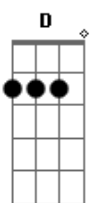

Papa Roach - Leave a Light On

Intro: **Bm** tom:

[Primeira Parte]

Bm7 **A**
Dry bones rattle in a lonely soul
Bm7 **A**
Slipped and fell into a deep black hole
G **A** **Bm7**
I can tell you're lost, I'm here for you
Bm7 **A**
Wild fires burning you down to stone
Bm7 **A**
Blind eyes, turning from a world so cold
G **A** **Bm7**
A million miles apart, within my reach

A
You
Bm7 **A**
You

Acordes

© ukulele-chords.com

© ukulele-chords.com

© ukulele-chords.com

© ukulele-chords.com

© ukulele-chords.com

© ukulele-chords.com

[Segunda Parte]

Bm7 **A**
The rain comes following an endless drought
Bm7 **A**
To wash away the remnants of all your doubts
G **A** **Bm7** **D**
I hope that you see me looking out

[Refrão]

G **A**
It's not like me, to worry
Bm **D**
But when I see you fading in the dark
G **A** **Bm**
I'll leave a light on for you
G **A**
Through the long nights, I will be right
Bm **D**
There for you if you drift too far
G **A** **Em**
I'll leave a light on for you