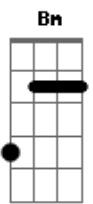

## [Primeira Parte]

**Bm7** **A**  
Dry bones rattle in a lonely soul  
**Bm7** **A**  
Slipped and fell into a deep black hole  
**G** **A** **Bm7**  
I can tell you're lost, I'm here for you  
**Bm7** **A**  
Wild fires burning you down to stone  
**Bm7** **A**  
Blind eyes, turning from a world so cold  
**G** **A** **Bm7**  
A million miles apart, within my reach

## [Refrão]

**G** **A**  
It's not like me, to worry  
**Bm** **D**  
But when I see you fading in the dark  
**G** **A** **Bm**  
I'll leave a light on for you  
**G** **A**  
Through the long nights, I will be right  
**Bm** **D**  
There for you if you drift too far  
**G** **A** **Bm**  
I'll leave a light on for you