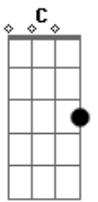

Papa Roach - Gravity

Tom: **A**

(com acordes na forma de)
 Tuning: Drop **C** (C,G,C,F,A,D)

Riff 1 (light distortion)

no guitar during verse

Play Riff 1 x1

Riff 2 "And we fly, fly into outer space..."

Play Riff 2 x2 "And we die, die to love another day..."

Play Riff 1 x1

no guitar during verse

Play Riff 1 x1

Play Riff 2 x2 "And we fly, fly into outer space..."

Riff 3 "You love me, you hate me..."

Play Riff 2 x2 "Fly into outer space..." (acoustic)
 (2nd time through gets cut short, listen to

song for it)

Play Riff 2 x4 "And we fly, fly into outer space..."
 (distortion)

Play Riff 2 x1 (acoustic, fade out)

Acordes

© ukulele-chords.com

© ukulele-chords.com

© ukulele-chords.com