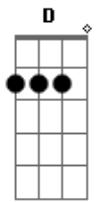

© ukulele-chords.com