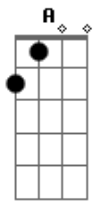

Papa Roach - Gravity

Tom: **A**

(com acordes na forma de)
 Tuning: Drop **C** (C,G,C,F,A,D)

Riff 1 (light distortion)

no guitar during verse

Play Riff 1 x1

Riff 2 "And we fly, fly into outer space..."

Play Riff 2 x2 "And we die, die to love another day..."

Play Riff 1 x1

no guitar during verse

Play Riff 1 x1

Play Riff 2 x2 "And we fly, fly into outer space..."

Riff 3 "You love me, you hate me..."

Play Riff 2 x2 "Fly into outer space..." (acoustic)
 (2nd time through gets cut short, listen to

song for it)

Play Riff 2 x4 "And we fly, fly into outer space..."
 (distortion)

Play Riff 2 x1 (acoustic, fade out)

Acordes

© ukulele-chords.com

© ukulele-chords.com

© ukulele-chords.com