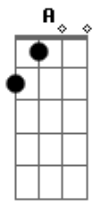

Papa Roach - Gravity

Tom: **A**

(com acordes na forma de)

Tuning: Drop **C** (C,G,C,F,A,D)

Riff 1 (light distortion)

no guitar during verse

Play Riff 1 x1

Riff 2 "And we fly, fly into outer space..."

Play Riff 2 x2 "And we die, die to love another day..."

Play Riff 1 x1

no guitar during verse

Play Riff 1 x1

Play Riff 2 x2 "And we fly, fly into outer space..."

Riff 3 "You love me, you hate me..."

Play Riff 2 x2 "Fly into outer space..." (acoustic)
(2nd time through gets cut short, listen to

song for it)

Play Riff 2 x4 "And we fly, fly into outer space..."
(distortion)

Play Riff 2 x1 (acoustic, fade out)

Acordes

© ukulele-chords.com