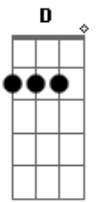

© ukulele-chords.com