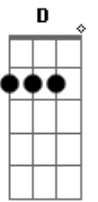

Papa Roach - Gravity

Tom: **A**

(com acordes na forma de)
 Tuning: Drop **C** (C,G,C,F,A,D)

Riff 1 (light distortion)

no guitar during verse

Play Riff 1 x1

Riff 2 "And we fly, fly into outer space..."

Play Riff 2 x2 "And we die, die to love another day..."

Play Riff 1 x1

no guitar during verse

Play Riff 1 x1

Play Riff 2 x2 "And we fly, fly into outer space..."

Riff 3 "You love me, you hate me..."

Play Riff 2 x2 "Fly into outer space..." (acoustic)
 (2nd time through gets cut short, listen to

song for it)

Play Riff 2 x4 "And we fly, fly into outer space..."
 (distortion)

Play Riff 2 x1 (acoustic, fade out)

Acordes

© ukulele-chords.com

© ukulele-chords.com

© ukulele-chords.com