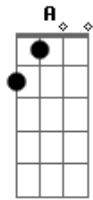

© ukulele-chords.com