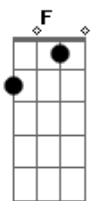

© ukulele-chords.com