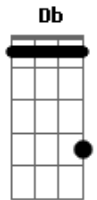

© ukulele-chords.com