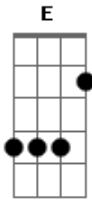

© ukulele-chords.com