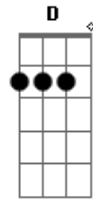

© ukulele-chords.com