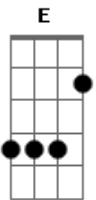

© ukulele-chords.com