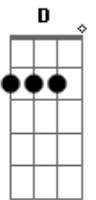

© ukulele-chords.com