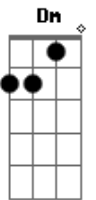

© ukulele-chords.com