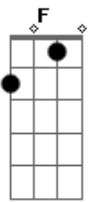

© ukulele-chords.com