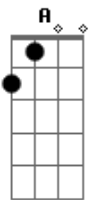

© ukulele-chords.com