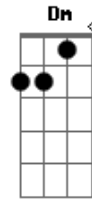

© ukulele-chords.com

© ukulele-chords.com