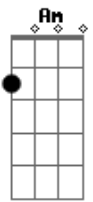

© ukulele-chords.com