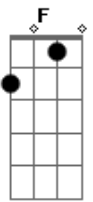

Paolo Nutini - Last Request

tom:

Intro: [1x] F Am Cm Gm

[Primeira Parte]

F Am
Slow down, lie down
Cm Gm
Remember it's just you and me
F Am
Don't sell out, bow out
Cm Gm
Remember how this used to be

[Ponte]

Bb Dm Gm
I just want you closer, is that alright?
Bb Dm Gm
Baby let's get closer, tonight

[Refrão]

F Am Dm [Ponte]
Grant my last request and just let me hold you, don't
shrug your Gm
Shoulders
Bb C
Lay down beside me
F Am Dm
Sure I can accept that we're going nowhere
Gm
But one last time let's go there
Bb C
Lay down beside me, ohhh

[Segunda Parte]

F Am Cm
Gm
I've found that I'm bound to wander down that long way
road, ohhh
F Am
And I realise all about your lies

Cm Gm
But I'm no wiser than the fool that I was before

[Ponte]

Bb Dm Gm
I just want you to closer, is that alright?
Bb Dm Gm
Baby let's get closer, tonight

[Refrão]

F Am Dm
Grant my last request and just let me hold you, don't
shrug your Gm
Shoulders
Bb C
Lay down beside me
F Am Dm
Sure I can accept that we're going nowhere
Gm
But one last time let's go there
Bb C
Lay down beside me, ohhh

[Ponte]

Bb Dm Gm
Baby, baby, baby
Bb Dm Gm
Tell me how can, how can this be wrong?
F Am Dm
Grant my last request and just let me hold you, don't
shrug your Gm
Shoulders
Bb C
Lay down beside me
F Am Dm
Sure I can accept that we're going nowhere
Gm
But one last time let's go there
Bb C
Lay down beside me, ohhh x2

Acordes

© ukulele-chords.com