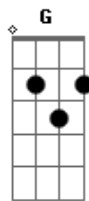

Panic! At The Disco - That Green Gentleman

Tom: G

afinação: (D G C F A D)

C **F**
Things are shaping up to be pretty odd.

C **F**
Little deaths in musical beds.

Am **G** **F**
So it seems I'm someone I've never met.

C **F**
I never said I'd leave this town.

Am **G** **F**
A falling out we won't tiptoe about.

solo

S E S E S E S E S

S S S S S S S S S S S S S

S S S S S S S S S S S S S S S S S

Acordes

© ukulele-chords.com