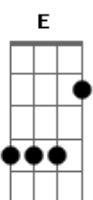

© ukulele-chords.com