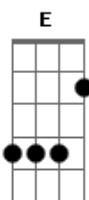

© ukulele-chords.com