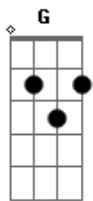

Panic! At The Disco - That Green Gentleman

Tom: G

afinação: (D G C F A D)

C **F**
Things are shaping up to be pretty odd.

C **F**
Little deaths in musical beds.

Am **G** **F**
So it seems I'm someone I've never met.

C **F**
I never said I'd leave this town.

Am **G** **F**
A falling out we won't tiptoe about.

solo

S E S E S E S E S

S S S S S S S S S S S S S

S S S S S S S S S S S S S S S S S

Acordes

© ukulele-chords.com