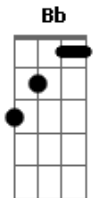

© ukulele-chords.com