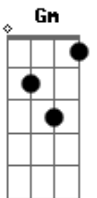

© ukulele-chords.com