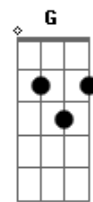

© ukulele-chords.com