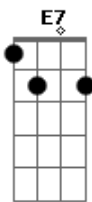

© ukulele-chords.com