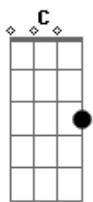

Am **F**
Am Oscars and Emmy's and Grammy's, everyone here is a trophy
C **E7**
Am And I'm sipping bourbon, the future uncertain, the past on the pavement below me
Am **F**
Am Maybe I'll elevate, maybe I'm second rate, so unaware of my status
C Maybe I'm overjoyed, maybe I'm paranoid
E7 Designer me up in straight jackets

Dm **E7** **Am** **F** **F** **Dm**

Am
Am My tell-tale heart's a hammer in my chest, cut me a silk tie
E7 Tourniquet

Am **F**
Am These are my roaring, roaring 20's, I don't even know me
C Roll me like a blunt, cause I wanna go home
E7 Roll me like a blunt, cause I wanna go home
Am **F**
Am My roaring, roaring 20's, I don't even know me
C Roll me like a blunt, cause I wanna go home
E7 Roll me like a blunt, cause I wanna go home

F **G** **E7**
Am **Em**
F Hallucinations only mean that your brain is on fire
Am **Em**
F But it's Lord of the Flies in my mind tonight, I don't know if I'll survive
F **G**
E7 Lighters up if you're feelin' me, fade to black if you're not mine
E7 **E7**
E7 Cause I just need a sign, or a signal inside

Am **F**
Am This is my roaring, roaring 20's, I don't even know me
C Roll me a blunt cause I wanna go home
E7 Roll me a blunt, cause I wanna go home
Am **F**
Am My roaring, roaring 20's, I don't even know me
C Roll me like a blunt, cause I wanna go home
E7 Roll me like a blunt, cause I wanna go home
Am **F**
C oh oh oh oh
C **E7**
C oh oh oh oh
E7
E7 I wanna go home

Acordes

© ukulele-chords.com