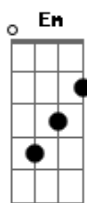

© ukulele-chords.com