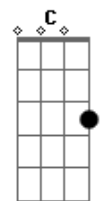

© ukulele-chords.com