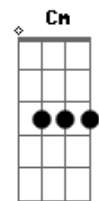

© ukulele-chords.com

[Refrão]

G
Who's gonna drive me home tonight?
Em
Who's gonna argue 'till they win the fight?
C
You're the only one that knows how to operate
Cm
My heavy machinery, so
G
Who's gonna drive me home tonight?
Em
Who's gonna argue 'till they win the fight?
C
You're the only one that knows how to operate
Cm
My heavy machinery
G
Don't let the light go out
Em
Don't let the light go out
C
Don't let the light go out
Cm
Don't let the light go out

[Solo] G Em Am
D D D D2 D
G Em Am
D D D D2 D

[Refrão]

G
Who's gonna drive me home tonight?
Em
Who's gonna argue 'till they win the fight?
C
You're the only one that knows how to operate
Cm
My heavy machinery, so
G
Who's gonna drive me home tonight?
Em
Who's gonna argue 'till they win the fight?
C
You're the only one that knows how to operate
Cm
My heavy machinery
G
Don't let the light go out
Em
Don't let the light go out
C
Don't let the light go out
Cm
Don't let the light go out