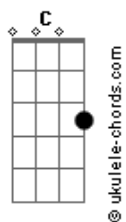

Panchiko - Until I Know

tom:

Intro: Em G C Bm7

[Primeria Parte]

Em G
And I don't know if you're coming back
C Bm7 Em
I wouldn't be there, said I would've waited by now
G
Got a fear of a recompense
C
Firing your belly in
Bm7 Em
How did it come back to this?

[Pré-Refrão]

Em G C
You know you always need this much
Bm7 Em
You know you always need this
Em G C
You know you always need this much
Bm7
You know you always need this

[Refrão]

C
Take on this chance
Em
All the parts are in place for the sun
D
In your heart, breeds disease and disgrace
C
When the missed roll it in
Em
You exhale, I can't control this heart
D
It's in tow, it's a start
C
But I wouldn't really know
B7
Until I know

[Instrumental] Em G C Bm7 Em

[Segunda Parte]

Em G
And I don't know when to stop, it can't
C
How could they ever win?
Bm7 Em
Carrying the shit on their back

Acordes

Em G
You've got the fear of a symphysis
C
Firing your synapses
Bm7 Em
How did it come back to this?