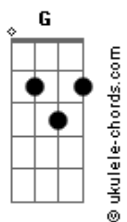

Panchiko - Until I Know

tom:

Intro: Em G C Bm7

[Primeria Parte]

Em G
And I don't know if you're coming back
C Bm7 Em
I wouldn't be there, said I would've waited by now
G
Got a fear of a recompense
C
Firing your belly in
Bm7 Em
How did it come back to this?

[Pré-Refrão]

Em G C
You know you always need this much
Bm7 Em
You know you always need this
Em G C
You know you always need this much
Bm7
You know you always need this

[Refrão]

C
Take on this chance
Em
All the parts are in place for the sun
D
In your heart, breeds disease and disgrace
C
When the missed roll it in
Em
You exhale, I can't control this heart
D
It's in tow, it's a start
C
But I wouldn't really know
B7
Until I know

[Instrumental] Em G C Bm7 Em

[Segunda Parte]

Em G
And I don't know when to stop, it can't
C
How could they ever win?
Bm7 Em
Carrying the shit on their back

Acordes

Em G
You've got the fear of a symphysis
C
Firing your synapses
Bm7 Em
How did it come back to this?

[Pré-Refrão]

Em G C
You know you always need this much
Bm7 Em
You know you always need this
Em G C
You know you always need this much
Bm7
You know you always need this

[Refrão]

C
Take on this chance
Em
All the parts are in place for the sun
D
In your heart, breeds disease and disgrace
C
When the missed roll it in
Em
You exhale, I can't control this heart
D
It's in tow, it's a start
C
But I wouldn't really know
B7
Until I know

[Ponte]

C B7
And I won't stop until you go
C B7
And I won't stop until you go

[Instrumental] Em G C Bm7 Em

[Terceira Parte]

Em G C
And you know you always need this much
Bm7 Em
You know you always need this
Em G C
You know you always need this much
Bm7
You know you always need this