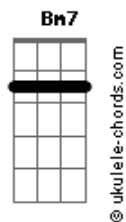

Panchiko - Until I Know

tom:

Intro: Em G C Bm7

[Primeria Parte]

Em G
And I don't know if you're coming back
C Bm7 Em
I wouldn't be there, said I would've waited by now
G
Got a fear of a recompense
C
Firing your belly in
Bm7 Em
How did it come back to this?

[Pré-Refrão]

Em G C
You know you always need this much
Bm7 Em
You know you always need this
Em G C
You know you always need this much
Bm7
You know you always need this

[Refrão]

C
Take on this chance
Em
All the parts are in place for the sun
D
In your heart, breeds disease and disgrace
C
When the missed roll it in
Em
You exhale, I can't control this heart
D
It's in tow, it's a start
C
But I wouldn't really know
B7
Until I know

[Instrumental] Em G C Bm7 Em

[Segunda Parte]

Em G
And I don't know when to stop, it can't
C
How could they ever win?
Bm7 Em
Carrying the shit on their back

Acordes

Em G
You've got the fear of a symphysis
C
Firing your synapses
Bm7 Em
How did it come back to this?