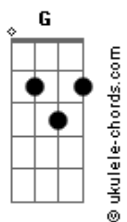

Panchiko - Until I Know

tom:

Intro: Em G C Bm7

[Primeria Parte]

Em G
And I don't know if you're coming back
C Bm7 Em
I wouldn't be there, said I would've waited by now
G
Got a fear of a recompense
C
Firing your belly in
Bm7 Em
How did it come back to this?

[Pré-Refrão]

Em G C
You know you always need this much
Bm7 Em
You know you always need this
Em G C
You know you always need this much
Bm7
You know you always need this

[Refrão]

C
Take on this chance
Em
All the parts are in place for the sun
D
In your heart, breeds disease and disgrace
C
When the missed roll it in
Em
You exhale, I can't control this heart
D
It's in tow, it's a start
C
But I wouldn't really know
B7
Until I know

[Instrumental] Em G C Bm7 Em

[Segunda Parte]

Em G
And I don't know when to stop, it can't
C
How could they ever win?
Bm7 Em
Carrying the shit on their back

Acordes

Em G
You've got the fear of a symphysis
C
Firing your synapses
Bm7 Em
How did it come back to this?