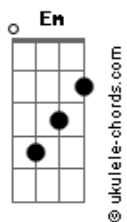

Panchiko - Until I Know

tom:

Intro: Em G C Bm7

[Primeria Parte]

Em G
And I don't know if you're coming back
C Bm7 Em
I wouldn't be there, said I would've waited by now
G
Got a fear of a recompense
C
Firing your belly in
Bm7 Em
How did it come back to this?

[Pré-Refrão]

Em G C
You know you always need this much
Bm7 Em
You know you always need this
Em G C
You know you always need this much
Bm7
You know you always need this

[Refrão]

C
Take on this chance
Em
All the parts are in place for the sun
D
In your heart, breeds disease and disgrace
C
When the missed roll it in
Em
You exhale, I can't control this heart
D
It's in tow, it's a start
C
But I wouldn't really know
B7
Until I know

[Instrumental] Em G C Bm7 Em

[Segunda Parte]

Em G
And I don't know when to stop, it can't
C
How could they ever win?
Bm7 Em
Carrying the shit on their back

Acordes

Em G
You've got the fear of a symphysis
C
Firing your synapses
Bm7 Em
How did it come back to this?