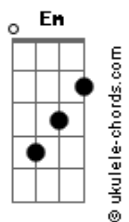

Panchiko - Until I Know

tom:

Intro: Em G C Bm7

[Primeria Parte]

Em G
And I don't know if you're coming back
C Bm7 Em
I wouldn't be there, said I would've waited by now
G
Got a fear of a recompense
C
Firing your belly in
Bm7 Em
How did it come back to this?

[Pré-Refrão]

Em G C
You know you always need this much
Bm7 Em
You know you always need this
Em G C
You know you always need this much
Bm7
You know you always need this

[Refrão]

C
Take on this chance
Em
All the parts are in place for the sun
D
In your heart, breeds disease and disgrace
C
When the missed roll it in
Em
You exhale, I can't control this heart
D
It's in tow, it's a start
C
But I wouldn't really know
B7
Until I know

[Instrumental] Em G C Bm7 Em

[Segunda Parte]

Em G
And I don't know when to stop, it can't
C
How could they ever win?
Bm7 Em
Carrying the shit on their back

Acordes

Em G
You've got the fear of a symphysis
C
Firing your synapses
Bm7 Em
How did it come back to this?