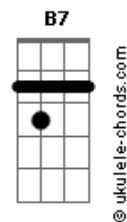

Panchiko - Until I Know

tom:

Intro: Em G C Bm7

[Primeria Parte]

Em G
And I don't know if you're coming back
C Bm7 Em
I wouldn't be there, said I would've waited by now
G
Got a fear of a recompense
C
Firing your belly in
Bm7 Em
How did it come back to this?

[Pré-Refrão]

Em G C
You know you always need this much
Bm7 Em
You know you always need this
Em G C
You know you always need this much
Bm7
You know you always need this

[Refrão]

C
Take on this chance
Em
All the parts are in place for the sun
D
In your heart, breeds disease and disgrace
C
When the missed roll it in
Em
You exhale, I can't control this heart
D
It's in tow, it's a start
C
But I wouldn't really know
B7
Until I know

[Instrumental] Em G C Bm7 Em

[Segunda Parte]

Em G
And I don't know when to stop, it can't
C
How could they ever win?
Bm7 Em
Carrying the shit on their back

Acordes

Em G
You've got the fear of a symphysis
C
Firing your synapses
Bm7 Em
How did it come back to this?