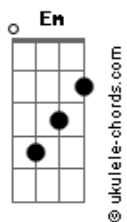

# Panchiko - Until I Know

tom:

Intro: Em G C Bm7

[Primeria Parte]

Em G  
And I don't know if you're coming back  
C Bm7 Em  
I wouldn't be there, said I would've waited by now  
G  
Got a fear of a recompense  
C  
Firing your belly in  
Bm7 Em  
How did it come back to this?

[Pré-Refrão]

Em G C  
You know you always need this much  
Bm7 Em  
You know you always need this  
Em G C  
You know you always need this much  
Bm7  
You know you always need this

[Refrão]

C  
Take on this chance  
Em  
All the parts are in place for the sun  
D  
In your heart, breeds disease and disgrace  
C  
When the missed roll it in  
Em  
You exhale, I can't control this heart  
D  
It's in tow, it's a start  
C  
But I wouldn't really know  
B7  
Until I know

[Instrumental] Em G C Bm7 Em

[Segunda Parte]

Em G  
And I don't know when to stop, it can't  
C  
How could they ever win?  
Bm7 Em  
Carrying the shit on their back

## Acordes

Em G  
You've got the fear of a symphysis  
C  
Firing your synapses  
Bm7 Em  
How did it come back to this?

[Pré-Refrão]

Em G C  
You know you always need this much  
Bm7 Em  
You know you always need this  
Em G C  
You know you always need this much  
Bm7  
You know you always need this