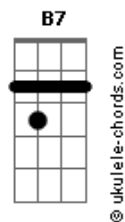

Panchiko - Until I Know

tom:

Intro: Em G C Bm7

[Primeria Parte]

Em G
And I don't know if you're coming back
C Bm7 Em
I wouldn't be there, said I would've waited by now
G
Got a fear of a recompense
C
Firing your belly in
Bm7 Em
How did it come back to this?

[Pré-Refrão]

Em G C
You know you always need this much
Bm7 Em
You know you always need this
Em G C
You know you always need this much
Bm7
You know you always need this

[Refrão]

C
Take on this chance
Em
All the parts are in place for the sun
D
In your heart, breeds disease and disgrace
C
When the missed roll it in
Em
You exhale, I can't control this heart
D
It's in tow, it's a start
C
But I wouldn't really know
B7
Until I know

[Instrumental] Em G C Bm7 Em

[Segunda Parte]

Em G
And I don't know when to stop, it can't
C
How could they ever win?
Bm7 Em
Carrying the shit on their back

Acordes

Em G
You've got the fear of a symphysis
C
Firing your synapses
Bm7 Em
How did it come back to this?