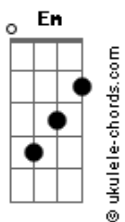

Panchiko - Until I Know

tom:

Intro: Em G C Bm7

[Primeria Parte]

Em G
And I don't know if you're coming back
C Bm7 Em
I wouldn't be there, said I would've waited by now
G
Got a fear of a recompense
C
Firing your belly in
Bm7 Em
How did it come back to this?

[Pré-Refrão]

Em G C
You know you always need this much
Bm7 Em
You know you always need this
Em G C
You know you always need this much
Bm7
You know you always need this

[Refrão]

C
Take on this chance
Em
All the parts are in place for the sun
D
In your heart, breeds disease and disgrace
C
When the missed roll it in
Em
You exhale, I can't control this heart
D
It's in tow, it's a start
C
But I wouldn't really know
B7
Until I know

[Instrumental] Em G C Bm7 Em

[Segunda Parte]

Em G
And I don't know when to stop, it can't
C
How could they ever win?
Bm7 Em
Carrying the shit on their back

Acordes

Em G
You've got the fear of a symphysis
C
Firing your synapses
Bm7 Em
How did it come back to this?