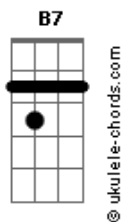

Panchiko - Until I Know

tom:

Intro: Em G C Bm7

[Primeria Parte]

Em G
And I don't know if you're coming back
C Bm7 Em
I wouldn't be there, said I would've waited by now
G
Got a fear of a recompense
C
Firing your belly in
Bm7 Em
How did it come back to this?

[Pré-Refrão]

Em G C
You know you always need this much
Bm7 Em
You know you always need this
Em G C
You know you always need this much
Bm7
You know you always need this

[Refrão]

C
Take on this chance
Em
All the parts are in place for the sun
D
In your heart, breeds disease and disgrace
C
When the missed roll it in
Em
You exhale, I can't control this heart
D
It's in tow, it's a start
C
But I wouldn't really know
B7
Until I know

[Instrumental] Em G C Bm7 Em

[Segunda Parte]

Em G
And I don't know when to stop, it can't
C
How could they ever win?
Bm7 Em
Carrying the shit on their back

Acordes

Em G
You've got the fear of a symphysis
C
Firing your synapses
Bm7 Em
How did it come back to this?

[Pré-Refrão]

Em G C
You know you always need this much
Bm7 Em
You know you always need this
Em G C
You know you always need this much
Bm7
You know you always need this

[Refrão]

C
Take on this chance
Em
All the parts are in place for the sun
D
In your heart, breeds disease and disgrace
C
When the missed roll it in
Em
You exhale, I can't control this heart
D
It's in tow, it's a start
C
But I wouldn't really know
B7
Until I know

[Ponte]

C B7
And I won't stop until you go
C B7
And I won't stop until you go

[Instrumental] Em G C Bm7 Em

[Terceira Parte]

Em G C
And you know you always need this much
Bm7 Em
You know you always need this
Em G C
You know you always need this much
Bm7
You know you always need this