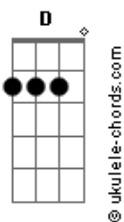

Panchiko - Until I Know

tom:

Intro: Em G C Bm7

[Primeria Parte]

Em G
And I don't know if you're coming back
C Bm7 Em
I wouldn't be there, said I would've waited by now
G
Got a fear of a recompense
C
Firing your belly in
Bm7 Em
How did it come back to this?

[Pré-Refrão]

Em G C
You know you always need this much
Bm7 Em
You know you always need this
Em G C
You know you always need this much
Bm7
You know you always need this

[Refrão]

C
Take on this chance
Em
All the parts are in place for the sun
D
In your heart, breeds disease and disgrace
C
When the missed roll it in
Em
You exhale, I can't control this heart
D
It's in tow, it's a start
C
But I wouldn't really know
B7
Until I know

[Instrumental] Em G C Bm7 Em

[Segunda Parte]

Em G
And I don't know when to stop, it can't
C
How could they ever win?
Bm7 Em
Carrying the shit on their back

Acordes

Em G
You've got the fear of a symphysis
C
Firing your synapses
Bm7 Em
How did it come back to this?