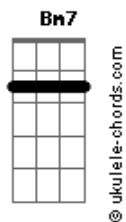

Panchiko - Until I Know

tom:

Intro: Em G C Bm7

[Primeria Parte]

Em G
And I don't know if you're coming back
C Bm7 Em
I wouldn't be there, said I would've waited by now
G
Got a fear of a recompense
C
Firing your belly in
Bm7 Em
How did it come back to this?

[Pré-Refrão]

Em G C
You know you always need this much
Bm7 Em
You know you always need this
Em G C
You know you always need this much
Bm7
You know you always need this

[Refrão]

C
Take on this chance
Em
All the parts are in place for the sun
D
In your heart, breeds disease and disgrace
C
When the missed roll it in
Em
You exhale, I can't control this heart
D
It's in tow, it's a start
C
But I wouldn't really know
B7
Until I know

[Instrumental] Em G C Bm7 Em

[Segunda Parte]

Em G
And I don't know when to stop, it can't
C
How could they ever win?
Bm7 Em
Carrying the shit on their back

Acordes

Em G
You've got the fear of a symphysis
C
Firing your synapses
Bm7 Em
How did it come back to this?