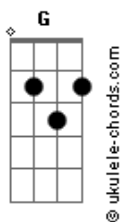

Panchiko - Until I Know

tom:

Intro: Em G C Bm7

[Primeria Parte]

Em G
And I don't know if you're coming back
C Bm7 Em
I wouldn't be there, said I would've waited by now
G
Got a fear of a recompense
C
Firing your belly in
Bm7 Em
How did it come back to this?

[Pré-Refrão]

Em G C
You know you always need this much
Bm7 Em
You know you always need this
Em G C
You know you always need this much
Bm7
You know you always need this

[Refrão]

C
Take on this chance
Em
All the parts are in place for the sun
D
In your heart, breeds disease and disgrace
C
When the missed roll it in
Em
You exhale, I can't control this heart
D
It's in tow, it's a start
C
But I wouldn't really know
B7
Until I know

[Instrumental] Em G C Bm7 Em

[Segunda Parte]

Em G
And I don't know when to stop, it can't
C
How could they ever win?
Bm7 Em
Carrying the shit on their back

Acordes

Em G
You've got the fear of a symphysis
C
Firing your synapses
Bm7 Em
How did it come back to this?