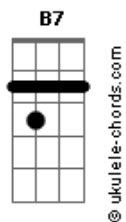

Panchiko - Until I Know

tom:

Intro: Em G C Bm7

[Primeria Parte]

Em G
And I don't know if you're coming back
C Bm7 Em
I wouldn't be there, said I would've waited by now
G
Got a fear of a recompense
C
Firing your belly in
Bm7 Em
How did it come back to this?

[Pré-Refrão]

Em G C
You know you always need this much
Bm7 Em
You know you always need this
Em G C
You know you always need this much
Bm7
You know you always need this

[Refrão]

C
Take on this chance
Em
All the parts are in place for the sun
D
In your heart, breeds disease and disgrace
C
When the missed roll it in
Em
You exhale, I can't control this heart
D
It's in tow, it's a start
C
But I wouldn't really know
B7
Until I know

[Instrumental] Em G C Bm7 Em

[Segunda Parte]

Em G
And I don't know when to stop, it can't
C
How could they ever win?
Bm7 Em
Carrying the shit on their back

Acordes

Em G
You've got the fear of a symphysis
C
Firing your synapses
Bm7 Em
How did it come back to this?