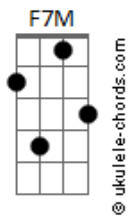

Panchiko - Think That's Too Wise

tom:

Bm (forma dos acordes no tom de Am)

Capostrate na 2ª casa
Intro: Am G F7M Em7

Am G F7M Em7
Am G F7M Em7
Am G F7M Em7
Am

[Primeira Parte]

G F7M
Starts when there's no one there
Em7 Am
Forget the middle

G F7M
To do it, and fill it with care
Em7 Am
So essential

[Pré-Refrão]

G F7M
You know just the words to say
Em7 Am
You know how they always stray
G F7M
You know how it's easily read
Em7 Am
You know all the words in your head

[Segunda Parte]

G F7M
It's low light and soft peaks
Em7 Am
To get 'round this
G F7M
To know what is good meat

Acordes

Em7 Am
To know what weakness is

[Pré-Refrão]

G F7M
You know just the words to say
Em7 Am
You know I rely on that anyway
G F7M
You know how it's easily read
Em7 F7M
You know I'm buried in your stead!