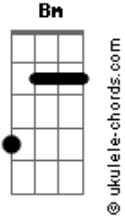

Panchiko - Think That's Too Wise

tom:

Bm (forma dos acordes no tom de Am)

Capostrate na 2ª casa
Intro: Am G F7M Em7

Am G F7M Em7
Am G F7M Em7
Am G F7M Em7
Am

[Primeira Parte]

G F7M
Starts when there's no one there
Em7 Am
Forget the middle

G F7M
To do it, and fill it with care
Em7 Am
So essential

[Pré-Refrão]

G F7M
You know just the words to say
Em7 Am
You know how they always stray
G F7M
You know how it's easily read
Em7 Am
You know all the words in your head

[Segunda Parte]

G F7M
It's low light and soft peaks
Em7 Am
To get 'round this
G F7M
To know what is good meat

Acordes

Em7 Am
To know what weakness is

[Pré-Refrão]

G F7M
You know just the words to say
Em7 Am
You know I rely on that anyway
G F7M
You know how it's easily read
Em7 F7M
You know I'm buried in your stead!