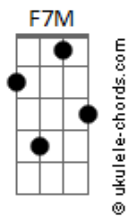

Panchiko - Think That's Too Wise

tom:

Bm (forma dos acordes no tom de Am)

Capostrate na 2ª casa
Intro: Am G F7M Em7
Am G F7M Em7
Am G F7M Em7
Am G F7M Em7
Am

[Primeira Parte]

G F7M
Starts when there's no one there
Em7 Am
Forget the middle
G F7M
To do it, and fill it with care
Em7 Am
So essential

[Pré-Refrão]

G F7M
You know just the words to say
Em7 Am
You know how they always stray
G F7M
You know how it's easily read
Em7 Am
You know all the words in your head

[Segunda Parte]

G F7M
It's low light and soft peaks
Em7 Am
To get 'round this
G F7M
To know what is good meat

Acordes

Em7 Am
To know what weakness is

[Pré-Refrão]

G F7M
You know just the words to say
Em7 Am
You know I rely on that anyway
G F7M
You know how it's easily read
Em7 F7M
You know I'm buried in your stead!

[Refrão]

F Am
'Cause maybe I'll fight your fight
G F
But maybe I'm not built all that right
F Am
I would not witness tonight
G F
'Cause I would not think that's too wise
G Am
To fall and to give in to fate
G F
'Cause I do not think that's decide
Am G
The good folks reacted too lat?
Am
'Cause I do not think that's too wise!

[Final] Am G F7M Em7
Am G F7M Em7
Am G F7M Em7
Am G F7M Em7
Am