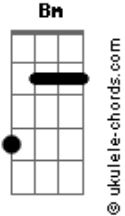

Panchiko - Think That's Too Wise

tom:

Bm (forma dos acordes no tom de Am)

Capostrate na 2ª casa
Intro: Am G F7M Em7
Am G F7M Em7
Am G F7M Em7
Am G F7M Em7
Am

[Primeira Parte]

G F7M
Starts when there's no one there
Em7 Am
Forget the middle
G F7M
To do it, and fill it with care
Em7 Am
So essential

[Pré-Refrão]

G F7M
You know just the words to say
Em7 Am
You know how they always stray
G F7M
You know how it's easily read
Em7 Am
You know all the words in your head

[Segunda Parte]

G F7M
It's low light and soft peaks
Em7 Am
To get 'round this
G F7M
To know what is good meat

Acordes

Em7 Am
To know what weakness is

[Pré-Refrão]

G F7M
You know just the words to say
Em7 Am
You know I rely on that anyway
G F7M
You know how it's easily read
Em7 F7M
You know I'm buried in your stead!

[Refrão]

F Am
'Cause maybe I'll fight your fight
G F
But maybe I'm not built all that right
F Am
I would not witness tonight
G F
'Cause I would not think that's too wise
G Am
To fall and to give in to fate
G F
'Cause I do not think that's decide
Am G
The good folks reacted too lat?
Am
'Cause I do not think that's too wise!

[Final] Am G F7M Em7
Am G F7M Em7
Am G F7M Em7
Am G F7M Em7
Am