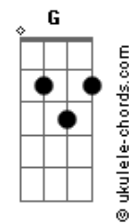

Panchiko - Laputa

tom:

Intro: **A**

[Verso]

C **C7M**
Daddy fell into the sun
Am **F** **Fm**
Cuz he's not with anyone
C **C7M**
She came falling to screaming skies
Am **F** **Fm**
The answer's no, it's just too high

[Refrão]

F **G**
Laputa was all we knew and
Em **F**
How we got there, how we flew up

Acordes

F **G**
Heaven's doors are miles away
Em **F**
Cause you're stuck to the ground, you have to stay

[Ponte]

C **C7M** **Am** **F** **Fm**
The robots, died in our flames
C **C7M** **Am** **F** **Fm**
The robots, died of it, yes

[Refrão]

F **G**
Laputa was all we knew and
Em **F**
How we got there, how we flew up
F **G**
Heaven's doors are miles away
Em **F**
Cause you're stuck to the ground, you have to stay