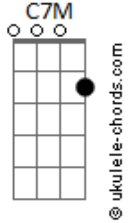

Panchiko - Laputa

tom:

Intro: **A**

[Verso]

C **C7M**
Daddy fell into the sun
Am **F** **Fm**
Cuz he's not with anyone
C **C7M**
She came falling to screaming skies
Am **F** **Fm**
The answer's no, it's just too high

[Refrão]

F **G**
Laputa was all we knew and
Em **F**
How we got there, how we flew up

Acordes

F **G**
Heaven's doors are miles away
Em **F**
Cause you're stuck to the ground, you have to stay

[Ponte]

C **C7M** **Am** **F** **Fm**
The robots, died in our flames
C **C7M** **Am** **F** **Fm**
The robots, died of it, yes

[Refrão]

F **G**
Laputa was all we knew and
Em **F**
How we got there, how we flew up
F **G**
Heaven's doors are miles away
Em **F**
Cause you're stuck to the ground, you have to stay