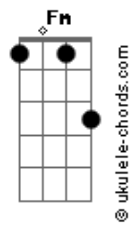

Panchiko - Laputa

tom:

Intro: **A**

[Verso]

C **C7M**
Daddy fell into the sun
Am **F** **Fm**
Cuz he's not with anyone
C **C7M**
She came falling to screaming skies
Am **F** **Fm**
The answer's no, it's just too high

[Refrão]

F **G**
Laputa was all we knew and
Em **F**
How we got there, how we flew up

Acordes

F **G**
Heaven's doors are miles away
Em **F**
Cause you're stuck to the ground, you have to stay

[Ponte]

C **C7M** **Am** **F** **Fm**
The robots, died in our flames
C **C7M** **Am** **F** **Fm**
The robots, died of it, yes