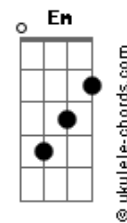

Panchiko - Laputa

tom:

Intro: **A**

[Verso]

C **C7M**
Daddy fell into the sun
Am **F** **Fm**
Cuz he's not with anyone
C **C7M**
She came falling to screaming skies
Am **F** **Fm**
The answer's no, it's just too high

[Refrão]

F **G**
Laputa was all we knew and
Em **F**
How we got there, how we flew up

Acordes

F **G**
Heaven's doors are miles away
Em **F**
Cause you're stuck to the ground, you have to stay

[Ponte]

C **C7M** **Am** **F** **Fm**
The robots, died in our flames
C **C7M** **Am** **F** **Fm**
The robots, died of it, yes

[Refrão]

F **G**
Laputa was all we knew and
Em **F**
How we got there, how we flew up
F **G**
Heaven's doors are miles away
Em **F**
Cause you're stuck to the ground, you have to stay