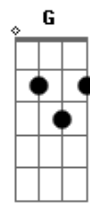

© ukulele-chords.com