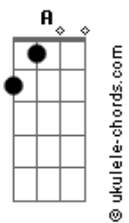

Panchiko - Laputa

tom:

Intro: **A**

[Verso]

C **C7M**
Daddy fell into the sun
Am **F** **Fm**
Cuz he's not with anyone
C **C7M**
She came falling to screaming skies
Am **F** **Fm**
The answer's no, it's just too high

[Refrão]

F **G**
Laputa was all we knew and
Em **F**
How we got there, how we flew up

Acordes

F **G**
Heaven's doors are miles away
Em **F**
Cause you're stuck to the ground, you have to stay

[Ponte]

C **C7M** **Am** **F** **Fm**
The robots, died in our flames
C **C7M** **Am** **F** **Fm**
The robots, died of it, yes

[Refrão]

F **G**
Laputa was all we knew and
Em **F**
How we got there, how we flew up
F **G**
Heaven's doors are miles away
Em **F**
Cause you're stuck to the ground, you have to stay