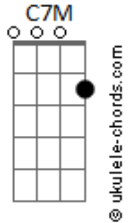

Panchiko - Laputa

tom:

Intro: **A**

[Verso]

C **C7M**
Daddy fell into the sun
Am **F** **Fm**
Cuz he's not with anyone
C **C7M**
She came falling to screaming skies
Am **F** **Fm**
The answer's no, it's just too high

[Refrão]

F **G**
Laputa was all we knew and
Em **F**
How we got there, how we flew up

Acordes

F **G**
Heaven's doors are miles away
Em **F**
Cause you're stuck to the ground, you have to stay

[Ponte]

C **C7M** **Am** **F** **Fm**
The robots, died in our flames
C **C7M** **Am** **F** **Fm**
The robots, died of it, yes

[Refrão]

F **G**
Laputa was all we knew and
Em **F**
How we got there, how we flew up
F **G**
Heaven's doors are miles away
Em **F**
Cause you're stuck to the ground, you have to stay