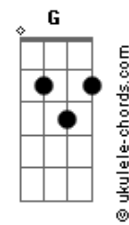

Panchiko - Laputa

tom:

Intro: **A**

[Verso]

C **C7M**
Daddy fell into the sun
Am **F** **Fm**
Cuz he's not with anyone
C **C7M**
She came falling to screaming skies
Am **F** **Fm**
The answer's no, it's just too high

[Refrão]

F **G**
Laputa was all we knew and
Em **F**
How we got there, how we flew up

Acordes

F **G**
Heaven's doors are miles away
Em **F**
Cause you're stuck to the ground, you have to stay

[Ponte]

C **C7M** **Am** **F** **Fm**
The robots, died in our flames
C **C7M** **Am** **F** **Fm**
The robots, died of it, yes