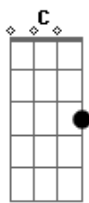

Panchiko - Laputa

tom:

Intro: **A**

[Verso]

C **C7M**
Daddy fell into the sun
Am **F** **Fm**
Cuz he's not with anyone
C **C7M**
She came falling to screaming skies
Am **F** **Fm**
The answer's no, it's just too high

[Refrão]

F **G**
Laputa was all we knew and
Em **F**
How we got there, how we flew up

Acordes

© ukulele-chords.com

© ukulele-chords.com

© ukulele-chords.com

© ukulele-chords.com

© ukulele-chords.com