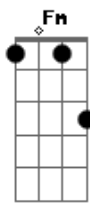

Panchiko - Laputa

tom:

Intro: **A**

[Verso]

C **C7M**
Daddy fell into the sun
Am **F** **Fm**
Cuz he's not with anyone
C **C7M**
She came falling to screaming skies
Am **F** **Fm**
The answer's no, it's just too high

[Refrão]

F **G**
Laputa was all we knew and
Em **F**
How we got there, how we flew up

Acordes

© ukulele-chords.com

© ukulele-chords.com

© ukulele-chords.com

© ukulele-chords.com

© ukulele-chords.com