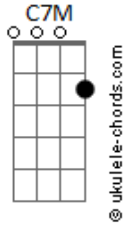

Panchiko - Laputa

tom:

Intro: **A**

[Verso]

C **C7M**
Daddy fell into the sun
Am **F** **Fm**
Cuz he's not with anyone
C **C7M**
She came falling to screaming skies
Am **F** **Fm**
The answer's no, it's just too high

[Refrão]

F **G**
Laputa was all we knew and
Em **F**
How we got there, how we flew up

Acordes

F **G**
Heaven's doors are miles away
Em **F**
Cause you're stuck to the ground, you have to stay

[Ponte]

C **C7M** **Am** **F** **Fm**
The robots, died in our flames
C **C7M** **Am** **F** **Fm**
The robots, died of it, yes

[Refrão]

F **G**
Laputa was all we knew and
Em **F**
How we got there, how we flew up
F **G**
Heaven's doors are miles away
Em **F**
Cause you're stuck to the ground, you have to stay