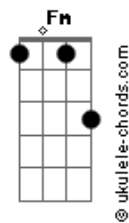

Panchiko - Laputa

tom:

Intro: **A**

[Verso]

C **C7M**
Daddy fell into the sun
Am **F** **Fm**
Cuz he's not with anyone
C **C7M**
She came falling to screaming skies
Am **F** **Fm**
The answer's no, it's just too high

[Refrão]

F **G**
Laputa was all we knew and
Em **F**
How we got there, how we flew up

Acordes

F **G**
Heaven's doors are miles away
Em **F**
Cause you're stuck to the ground, you have to stay

[Ponte]

C **C7M** **Am** **F** **Fm**
The robots, died in our flames
C **C7M** **Am** **F** **Fm**
The robots, died of it, yes

[Refrão]

F **G**
Laputa was all we knew and
Em **F**
How we got there, how we flew up
F **G**
Heaven's doors are miles away
Em **F**
Cause you're stuck to the ground, you have to stay