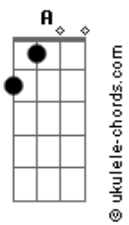

Panchiko - Laputa

tom:

Intro: **A**

[Verso]

C **C7M**
Daddy fell into the sun
Am **F** **Fm**
Cuz he's not with anyone
C **C7M**
She came falling to screaming skies
Am **F** **Fm**
The answer's no, it's just too high

[Refrão]

F **G**
Laputa was all we knew and
Em **F**
How we got there, how we flew up

Acordes

F **G**
Heaven's doors are miles away
Em **F**
Cause you're stuck to the ground, you have to stay

[Ponte]

C **C7M** **Am** **F** **Fm**
The robots, died in our flames
C **C7M** **Am** **F** **Fm**
The robots, died of it, yes

[Refrão]

F **G**
Laputa was all we knew and
Em **F**
How we got there, how we flew up
F **G**
Heaven's doors are miles away
Em **F**
Cause you're stuck to the ground, you have to stay