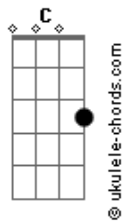

Panchiko - Laputa

tom:

Intro: **A**

[Verso]

C **C7M**
Daddy fell into the sun
Am **F** **Fm**
Cuz he's not with anyone
C **C7M**
She came falling to screaming skies
Am **F** **Fm**
The answer's no, it's just too high

[Refrão]

F **G**
Laputa was all we knew and
Em **F**
How we got there, how we flew up

Acordes

F **G**
Heaven's doors are miles away
Em **F**
Cause you're stuck to the ground, you have to stay

[Ponte]

C **C7M** **Am** **F** **Fm**
The robots, died in our flames
C **C7M** **Am** **F** **Fm**
The robots, died of it, yes

[Refrão]

F **G**
Laputa was all we knew and
Em **F**
How we got there, how we flew up
F **G**
Heaven's doors are miles away
Em **F**
Cause you're stuck to the ground, you have to stay