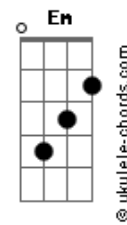

Panchiko - Laputa

tom:

Intro: **A**

[Verso]

C **C7M**
Daddy fell into the sun
Am **F** **Fm**
Cuz he's not with anyone
C **C7M**
She came falling to screaming skies
Am **F** **Fm**
The answer's no, it's just too high

[Refrão]

F **G**
Laputa was all we knew and
Em **F**
How we got there, how we flew up

Acordes

F **G**
Heaven's doors are miles away
Em **F**
Cause you're stuck to the ground, you have to stay

[Ponte]

C **C7M** **Am** **F** **Fm**
The robots, died in our flames
C **C7M** **Am** **F** **Fm**
The robots, died of it, yes