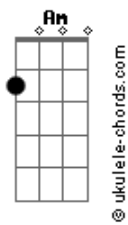

Panchiko - Laputa

tom:

Intro: **A**

[Verso]

C **C7M**
Daddy fell into the sun
Am **F** **Fm**
Cuz he's not with anyone
C **C7M**
She came falling to screaming skies
Am **F** **Fm**
The answer's no, it's just too high

[Refrão]

F **G**
Laputa was all we knew and
Em **F**
How we got there, how we flew up

Acordes

F **G**
Heaven's doors are miles away
Em **F**
Cause you're stuck to the ground, you have to stay

[Ponte]

C **C7M** **Am** **F** **Fm**
The robots, died in our flames
C **C7M** **Am** **F** **Fm**
The robots, died of it, yes

[Refrão]

F **G**
Laputa was all we knew and
Em **F**
How we got there, how we flew up
F **G**
Heaven's doors are miles away
Em **F**
Cause you're stuck to the ground, you have to stay