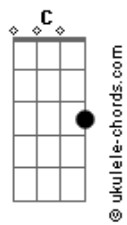

Panchiko - Laputa

tom:

Intro: **A**

[Verso]

C **C7M**
Daddy fell into the sun
Am **F** **Fm**
Cuz he's not with anyone
C **C7M**
She came falling to screaming skies
Am **F** **Fm**
The answer's no, it's just too high

[Refrão]

F **G**
Laputa was all we knew and
Em **F**
How we got there, how we flew up

Acordes

F **G**
Heaven's doors are miles away
Em **F**
Cause you're stuck to the ground, you have to stay

[Ponte]

C **C7M** **Am** **F** **Fm**
The robots, died in our flames
C **C7M** **Am** **F** **Fm**
The robots, died of it, yes