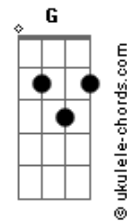

Panchiko - Laputa

tom:

Intro: **A**

[Verso]

C **C7M**
Daddy fell into the sun
Am **F** **Fm**
Cuz he's not with anyone
C **C7M**
She came falling to screaming skies
Am **F** **Fm**
The answer's no, it's just too high

[Refrão]

F **G**
Laputa was all we knew and
Em **F**
How we got there, how we flew up

Acordes

F **G**
Heaven's doors are miles away
Em **F**
Cause you're stuck to the ground, you have to stay

[Ponte]

C **C7M** **Am** **F** **Fm**
The robots, died in our flames
C **C7M** **Am** **F** **Fm**
The robots, died of it, yes

[Refrão]

F **G**
Laputa was all we knew and
Em **F**
How we got there, how we flew up
F **G**
Heaven's doors are miles away
Em **F**
Cause you're stuck to the ground, you have to stay