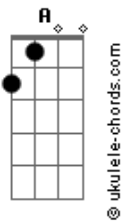

Panchiko - Laputa

tom:

Intro: **A**

[Verso]

C **C7M**
Daddy fell into the sun
Am **F** **Fm**
Cuz he's not with anyone
C **C7M**
She came falling to screaming skies
Am **F** **Fm**
The answer's no, it's just too high

[Refrão]

F **G**
Laputa was all we knew and
Em **F**
How we got there, how we flew up

Acordes

F **G**
Heaven's doors are miles away
Em **F**
Cause you're stuck to the ground, you have to stay

[Ponte]

C **C7M** **Am** **F** **Fm**
The robots, died in our flames
C **C7M** **Am** **F** **Fm**
The robots, died of it, yes

[Refrão]

F **G**
Laputa was all we knew and
Em **F**
How we got there, how we flew up
F **G**
Heaven's doors are miles away
Em **F**
Cause you're stuck to the ground, you have to stay