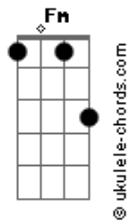

Panchiko - Laputa

tom:

Intro: **A**

[Verso]

C **C7M**
Daddy fell into the sun
Am **F** **Fm**
Cuz he's not with anyone
C **C7M**
She came falling to screaming skies
Am **F** **Fm**
The answer's no, it's just too high

[Refrão]

F **G**
Laputa was all we knew and
Em **F**
How we got there, how we flew up

Acordes

F **G**
Heaven's doors are miles away
Em **F**
Cause you're stuck to the ground, you have to stay

[Ponte]

C **C7M** **Am** **F** **Fm**
The robots, died in our flames
C **C7M** **Am** **F** **Fm**
The robots, died of it, yes

[Refrão]

F **G**
Laputa was all we knew and
Em **F**
How we got there, how we flew up
F **G**
Heaven's doors are miles away
Em **F**
Cause you're stuck to the ground, you have to stay