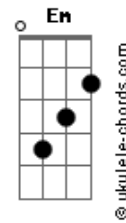

Panchiko - Laputa

tom:

Intro: **A**

[Verso]

C **C7M**
Daddy fell into the sun
Am **F** **Fm**
Cuz he's not with anyone
C **C7M**
She came falling to screaming skies
Am **F** **Fm**
The answer's no, it's just too high

[Refrão]

F **G**
Laputa was all we knew and
Em **F**
How we got there, how we flew up

Acordes

F **G**
Heaven's doors are miles away
Em **F**
Cause you're stuck to the ground, you have to stay

[Ponte]

C **C7M** **Am** **F** **Fm**
The robots, died in our flames
C **C7M** **Am** **F** **Fm**
The robots, died of it, yes

[Refrão]

F **G**
Laputa was all we knew and
Em **F**
How we got there, how we flew up
F **G**
Heaven's doors are miles away
Em **F**
Cause you're stuck to the ground, you have to stay