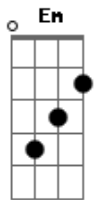

© ukulele-chords.com