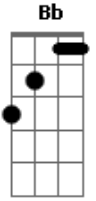

© ukulele-chords.com