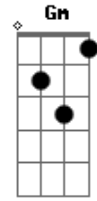

© ukulele-chords.com