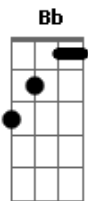

© ukulele-chords.com