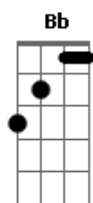

## Acordes

© ukulele-chords.com

© ukulele-chords.com

© ukulele-chords.com

© ukulele-chords.com

© ukulele-chords.com

© ukulele-chords.com

Cm  
We got the love in automatic  
Cm  
Bang bang, now hear me shout it  
Cm  
Shoot shoot, you better leave  
Bb  
or hang on (hang on)  
Cm  
Cause we got love's electric magic  
Cm  
Bang bang, it?s automatic  
Cm Bb  
Shoot shoot, you better leave or hang on  
Bb  
Hang on to yourself

[Solo] Cm Eb Fm  
Gm Bb Cm

[Refrão]

Cm  
We got the love in automatic  
Cm  
Bang bang, now hear me shout it  
Cm  
Shoot shoot, you better leave  
Bb  
or hang on (hang on, now)  
Cm  
Cause we got love's electric magic  
Cm  
Bang bang, it?s automatic  
Cm  
Shoot shoot, you better leave  
Bb  
or hang on  
Bb  
Hang on to yourself