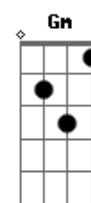

## Acordes

© ukulele-chords.com

© ukulele-chords.com

© ukulele-chords.com

© ukulele-chords.com

© ukulele-chords.com

© ukulele-chords.com

Cm  
We got the love in automatic  
Cm  
Bang bang, now hear me shout it  
Cm  
Shoot shoot, you better leave  
Bb  
or hang on (hang on)  
Cm  
Cause we got love's electric magic  
Cm  
Bang bang, it?s automatic  
Cm Bb  
Shoot shoot, you better leave or hang on  
Bb  
Hang on to yourself