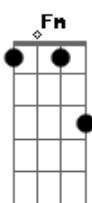

## Acordes

© ukulele-chords.com

© ukulele-chords.com

© ukulele-chords.com

© ukulele-chords.com

© ukulele-chords.com

© ukulele-chords.com

Cm  
We got the love in automatic  
Cm  
Bang bang, now hear me shout it  
Cm  
Shoot shoot, you better leave  
Bb  
or hang on (hang on)  
Cm  
Cause we got love's electric magic  
Cm  
Bang bang, it?s automatic  
Cm Bb  
Shoot shoot, you better leave or hang on  
Bb  
Hang on to yourself