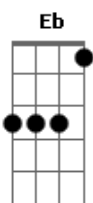

( Cm Eb Fm )

Gm  
Hang on to yourself

( Cm Eb Fm )

Gm Cm  
Hang on to yourself

[Segunda Parte]

Cm Eb  
Friday black out guaranteed  
Fm  
Full of cocaine champagne  
Gm  
Enter the sleaze  
Cm  
Passions black tar  
Eb  
Silver spoon  
Fm  
On a downer baby  
Gm  
Fly to the moon

## Acordes

© ukulele-chords.com

© ukulele-chords.com

© ukulele-chords.com

© ukulele-chords.com

© ukulele-chords.com

© ukulele-chords.com

Cm  
We got the love in automatic  
Cm  
Bang bang, now hear me shout it  
Cm  
Shoot shoot, you better leave  
Bb  
or hang on (hang on)  
Cm  
Cause we got love's electric magic  
Cm  
Bang bang, it?s automatic  
Cm Bb  
Shoot shoot, you better leave or hang on  
Bb  
Hang on to yourself