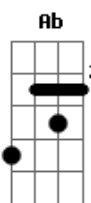

© ukulele-chords.com