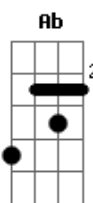

© ukulele-chords.com