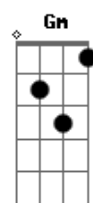

## Acordes

© ukulele-chords.com

© ukulele-chords.com

© ukulele-chords.com

© ukulele-chords.com

© ukulele-chords.com

© ukulele-chords.com

Cm  
We got the love in automatic  
Cm  
Bang bang, now hear me shout it  
Cm  
Shoot shoot, you better leave  
Bb  
or hang on (hang on)  
Cm  
Cause we got love's electric magic  
Cm  
Bang bang, it?s automatic  
Cm Bb  
Shoot shoot, you better leave or hang on  
Bb  
Hang on to yourself