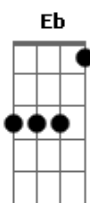

( Cm Eb Fm )

Gm  
Hang on to yourself

( Cm Eb Fm )

Gm Cm  
Hang on to yourself

[Segunda Parte]

Cm Eb  
Friday black out guaranteed  
Fm  
Full of cocaine champagne  
Gm  
Enter the sleaze  
Cm  
Passions black tar  
Eb  
Silver spoon  
Fm  
On a downer baby  
Gm  
Fly to the moon

## Acordes

© ukulele-chords.com

© ukulele-chords.com

© ukulele-chords.com

© ukulele-chords.com

© ukulele-chords.com

© ukulele-chords.com

Cm  
We got the love in automatic  
Cm  
Bang bang, now hear me shout it  
Cm  
Shoot shoot, you better leave  
Bb  
or hang on (hang on)  
Cm  
Cause we got love's electric magic  
Cm  
Bang bang, it?s automatic  
Cm Bb  
Shoot shoot, you better leave or hang on  
Bb  
Hang on to yourself