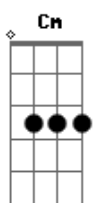

Palaye Royale - Hang On To Yourself

tom:

Intro: Cm Ab Cm

[Primeira Parte]

Cm
Diamond doll face
Eb
Dreamer girl
Fm
With the messed up coke teeth
Gm
Poppies and pearls
Cm Eb
Wearing in my new cold? sweat
Fm Gm
Like? some viewed up? dead beat minor threat

[Refrão]

Cm
We got the? love in automatic
Cm
Bang bang, now hear me shout it
Cm
Shoot shoot, you better leave
Bb
or hang on (hang on)
Cm
Cause we got love's electric magic
Cm
Bang bang it?s automatic
Cm
Shoot shoot you better leave
Bb
or hang on
Bb
Hang on to yourself

(Cm Eb Fm)

Gm
Hang on to yourself

(Cm Eb Fm)

Gm Cm
Hang on to yourself

[Segunda Parte]

Cm Eb
Friday black out guaranteed
Fm
Full of cocaine champagne
Gm
Enter the sleaze
Cm
Passions black tar
Eb
Silver spoon
Fm
On a downer baby
Gm
Fly to the moon

[Refrão]

Acordes

© ukulele-chords.com