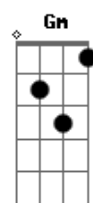

(Cm Eb Fm)

Gm
Hang on to yourself

(Cm Eb Fm)

Gm Cm
Hang on to yourself

[Segunda Parte]

Cm Eb
Friday black out guaranteed
Fm
Full of cocaine champagne
Gm
Enter the sleaze
Cm
Passions black tar
Eb
Silver spoon
Fm
On a downer baby
Gm
Fly to the moon

Cm
We got the love in automatic
Cm
Bang bang, now hear me shout it
Cm
Shoot shoot, you better leave
Bb
or hang on (hang on)
Cm
Cause we got love's electric magic
Cm
Bang bang, it?s automatic
Cm Bb
Shoot shoot, you better leave or hang on
Bb
Hang on to yourself