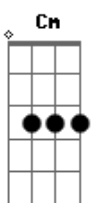

Palaye Royale - Hang On To Yourself

tom:

Intro: Cm Ab Cm

[Primeira Parte]

Cm
Diamond doll face
Eb
Dreamer girl
Fm
With the messed up coke teeth
Gm
Poppies and pearls
Cm Eb
Wearing in my new cold? sweat
Fm Gm
Like? some viewed up? dead beat minor threat

[Refrão]

Cm
We got the? love in automatic
Cm
Bang bang, now hear me shout it
Cm
Shoot shoot, you better leave
Bb
or hang on (hang on)
Cm
Cause we got love's electric magic
Cm
Bang bang it?s automatic
Cm
Shoot shoot you better leave
Bb
or hang on
Bb
Hang on to yourself

(Cm Eb Fm)

Gm
Hang on to yourself

(Cm Eb Fm)

Gm Cm
Hang on to yourself

[Segunda Parte]

Cm Eb
Friday black out guaranteed
Fm
Full of cocaine champagne
Gm
Enter the sleaze
Cm
Passions black tar
Eb
Silver spoon
Fm
On a downer baby
Gm
Fly to the moon

[Refrão]

Acordes

© ukulele-chords.com