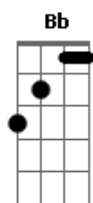

(Cm Eb Fm)

Gm
Hang on to yourself

(Cm Eb Fm)

Gm Cm
Hang on to yourself

[Segunda Parte]

Cm Eb
Friday black out guaranteed
Fm
Full of cocaine champagne
Gm
Enter the sleaze
Cm
Passions black tar
Eb
Silver spoon
Fm
On a downer baby
Gm
Fly to the moon

Cm
We got the love in automatic
Cm
Bang bang, now hear me shout it
Cm
Shoot shoot, you better leave
Bb
or hang on (hang on)
Cm
Cause we got love's electric magic
Cm
Bang bang, it?s automatic
Cm Bb
Shoot shoot, you better leave or hang on
Bb
Hang on to yourself