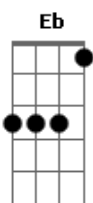

(Cm Eb Fm)

Gm
Hang on to yourself

(Cm Eb Fm)

Gm Cm
Hang on to yourself

[Segunda Parte]

Cm Eb
Friday black out guaranteed
Fm
Full of cocaine champagne
Gm
Enter the sleaze
Cm
Passions black tar
Eb
Silver spoon
Fm
On a downer baby
Gm
Fly to the moon

Cm
We got the love in automatic
Cm
Bang bang, now hear me shout it
Cm
Shoot shoot, you better leave
Bb
or hang on (hang on)
Cm
Cause we got love's electric magic
Cm
Bang bang, it?s automatic
Cm Bb
Shoot shoot, you better leave or hang on
Bb
Hang on to yourself