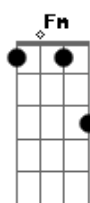

## Acordes

© ukulele-chords.com

© ukulele-chords.com

© ukulele-chords.com

© ukulele-chords.com

© ukulele-chords.com

© ukulele-chords.com

Cm  
We got the love in automatic  
Cm  
Bang bang, now hear me shout it  
Cm  
Shoot shoot, you better leave  
Bb  
or hang on (hang on)  
Cm  
Cause we got love's electric magic  
Cm  
Bang bang, it?s automatic  
Cm Bb  
Shoot shoot, you better leave or hang on  
Bb  
Hang on to yourself