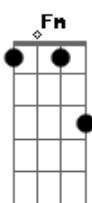

(Cm Eb Fm)

Gm
Hang on to yourself

(Cm Eb Fm)

Gm Cm
Hang on to yourself

[Segunda Parte]

Cm Eb
Friday black out guaranteed
Fm
Full of cocaine champagne
Gm
Enter the sleaze
Cm
Passions black tar
Eb
Silver spoon
Fm
On a downer baby
Gm
Fly to the moon

Cm
We got the love in automatic
Cm
Bang bang, now hear me shout it
Cm
Shoot shoot, you better leave
Bb
or hang on (hang on)
Cm
Cause we got love's electric magic
Cm
Bang bang, it?s automatic
Cm Bb
Shoot shoot, you better leave or hang on
Bb
Hang on to yourself