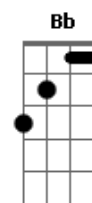

## Acordes

© ukulele-chords.com

© ukulele-chords.com

© ukulele-chords.com

© ukulele-chords.com

© ukulele-chords.com

© ukulele-chords.com

Cm  
We got the love in automatic  
Cm  
Bang bang, now hear me shout it  
Cm  
Shoot shoot, you better leave  
Bb  
or hang on (hang on)  
Cm  
Cause we got love's electric magic  
Cm  
Bang bang, it?s automatic  
Cm Bb  
Shoot shoot, you better leave or hang on  
Bb  
Hang on to yourself