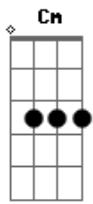

Pain of Salvation - Perfect Day

tom:

Cm

Afinação: D A D G B E

Intro: G Cm G Cm

Cm F
Just a perfect day
Bb Eb
Drink Sangria in the park
Ab Fm
And then later, when it gets dark
G
We go home
Cm F
Just a perfect day
Bb Eb
Feed animals in the zoo
Ab Fm
Then later, a movie, too
G
And then home

C F
Oh it's such a perfect day
Em F F F
I'm glad I spent it with you
C G
Oh such a perfect day
Am G F
You just keep me hanging on
Am G F
You just keep me hanging on

Cm F
Just a perfect day
Bb Eb
Problems all left alone
Ab Fm
Weekenders on our own
G
It's such fun
Cm F

Just a perfect day
Bb Eb
You made me forget myself
Ab Fm
I thought I was someone else
G
Someone good

C F
Oh it's such a perfect day
Em F F F
I'm glad I spent it with you
C G
Oh such a perfect day
Am G F
You just keep me hanging on
Am G F
You just keep me hanging on

(Am G F)
(Am G F)
(Am G F)

Em Bb F F F C
You're going to reap just what you sow
Em Bb F F F C
You're going to reap just what you sow
Em Bb F F F C
You're going to reap just what you sow
Em Bb F F F C
You're going to reap just what you sow

C F
Oh it's such a perfect day
Em F F F
I'm glad I spent it with you
C G
Oh such a perfect day
Am G F
You just keep me hanging on

Em Bb F F F C
You're going to reap just what you sow

Acordes

© ukulele-chords.com