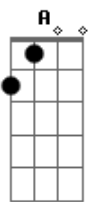

## Acordes

© ukulele-chords.com

© ukulele-chords.com

© ukulele-chords.com

© ukulele-chords.com

D B  
Left me hanging, caught you in a lie

D B  
You know better than to waste my time

D B  
Hope you sleep a little worse tonight

D B G D  
When you're thinking 'bout the way it was

[Pré-Refrão]

G A  
I didn't think it would be easy, but it's so damn hard (a-ha)

G A  
I didn't think I would be waiting on a phone dial (yeah-he)

G A  
You said we'd never change, but here we are