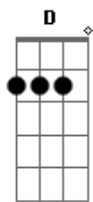

B A  
It's nice to see you, but I don't really know who you are

D G  
What happened to us staying up all night?

Oh oh oh

B A  
No, oh, I don't really know who you are

( D G B D )

Anymore

( D G B D )

[Segunda Parte]

## Acordes

© ukulele-chords.com

© ukulele-chords.com

© ukulele-chords.com

© ukulele-chords.com

D B  
Left me hanging, caught you in a lie

D B  
You know better than to waste my time

D B  
Hope you sleep a little worse tonight