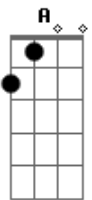

## Acordes

© ukulele-chords.com

© ukulele-chords.com

© ukulele-chords.com

© ukulele-chords.com

D B  
Left me hanging, caught you in a lie

D B  
You know better than to waste my time

D B  
Hope you sleep a little worse tonight

D B G D  
When you're thinking 'bout the way it was

[Pré-Refrão]

G A  
I didn't think it would be easy, but it's so damn hard (a-ha)

G A  
I didn't think I would be waiting on a phone dial (yeah-he)

G A  
You said we'd never change, but here we are