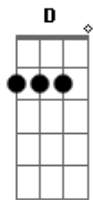

B A  
It's nice to see you, but I don't really know who you are

D G  
What happened to us staying up all night?

Oh oh oh

B A  
No, oh, I don't really know who you are

( D G B D )

Anymore

( D G B D )

[Segunda Parte]

## Acordes

© ukulele-chords.com

© ukulele-chords.com

© ukulele-chords.com

© ukulele-chords.com

D B  
Left me hanging, caught you in a lie

D B  
You know better than to waste my time

D B  
Hope you sleep a little worse tonight