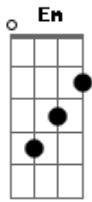

© ukulele-chords.com