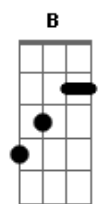

© ukulele-chords.com