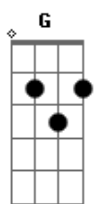

Ozzy Osbourne - Steal Away The Night

Tom: G

(intro) E C Gb B E C Gb B

(verse 1)

E
Now i feel the time is right
D
Love will flow like wine tonight
G B
Give your love and it will come to you, yeah
E
If you feel that you and me
D
Could escape and hold the key
G B
To a paradise that's true and free, yeah

(chorus 1)

E
Steal away
E
Steal away
E B
Steal away the night

(verse 2)

E
Now i've met your honesty
D
You are here and i am free
G B
Broken chains have fallen all around, yeah
E
Point my finger at the fools
D
Broken chains and broken rules
G B
Let it be rebellion rules tonight, yeah

(chorus 2)

E
Steal away
E
Steal away

E B
Steal away the night

(solo) E C Gb B E C Gb
B E B A G A A E
B A G A A Gm Gdim B
B A B A B A B A
B E C Gb B E C Gb B

(verse 3)

E
Could it be a dream come true
D
Now that i am here with you?
G B
Tearful eyes of joy is something new, yeah
E
Run away with me tonight
D
Dream the dream and light the light
G B
Happiness is what you give to me, yeah

(chorus 3) (outro)

E
Steal away
E
Steal away
E B
Steal away the night
E
Steal away
E
Steal away
E B
Steal away the night
E
Steal away
E
Steal away
E B
Steal away the night

(outro) B C Db D Eb E

Acordes

© ukulele-chords.com