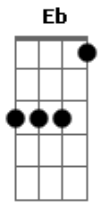

© ukulele-chords.com