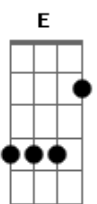

© ukulele-chords.com