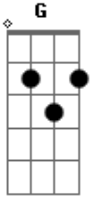

Ozzy Osbourne - Road To Nowhere

Tom: G (return to start) (fill)

I AM LEGEND:
H=HAMMER
P=PULL-OFF
\=SLIDE DOWN
=VIBRATO
tr =TRILL
B=BEND(assume full bend if not noted)
.=palm mute

Tune down 1/2 step
(let ring throughout)

Intro: solo

searching for the key. the
wreckage of

P.H.

of my past keeps me it just

leave me alone I still find it all
mystery

be a dream? the road to nowhere

-basically all the riffs are here, only intro solo is included

tr

Acordes

© ukulele-chords.com