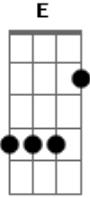

© ukulele-chords.com