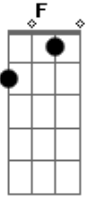

© ukulele-chords.com