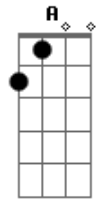

Ozzy Osbourne - Mama I'm Coming Home

Tom: A
Intro: E

(Violão 1 ? Seis Cordas)

(Violão 2 ? Doze Cordas)

Primeira Parte:

(Violão 2 ? Doze Cordas)

E
Times have changed
And times are strange
Here I come
But I ain't the same A
Mama, I'm coming home E

Quarta Parte:

Dbm A
Selfish love, yeah we're both alone
E (E E E)
The ride before the fall, yeah
Dbm A
But I'm gonna take this heart of stone
B (Gb Ab)
I just got to have it all

Primeiro Refrão:

A E
I've seen your face a hundred times
A E (Gb Ab)
Everyday we've been apart
A B E A
I don't care about the sunshine, yeah
B
'Cause mama, mama
C D E
I'm coming home
C D B
I'm coming home

(Guitarra Solo 1)

(Guitarra Solo 2)

(Violão 2 ? Doze cordas)

Acordes

© ukulele-chords.com

© ukulele-chords.com

© ukulele-chords.com

© ukulele-chords.com