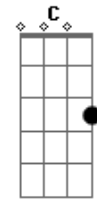

© ukulele-chords.com