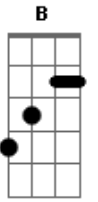

© ukulele-chords.com