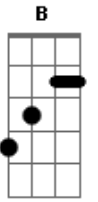

Ozzy Osbourne - Mama I'm Coming Home

Tom: A
Intro: E

(Violão 1 ? Seis Cordas)

(Violão 2 ? Doze Cordas)

Primeira Parte:

(Violão 2 ? Doze Cordas)

E
Times have changed
And times are strange
Here I come
But I ain't the same A
Mama, I'm coming home E

Quarta Parte:

Dbm A
Selfish love, yeah we're both alone
E (E E E)
The ride before the fall, yeah
Dbm A
But I'm gonna take this heart of stone
B (Gb Ab)
I just got to have it all

Primeiro Refrão:

A E
I've seen your face a hundred times
A E (Gb Ab)
Everyday we've been apart
A B E A
I don't care about the sunshine, yeah
B
'Cause mama, mama
C D E
I'm coming home
C D B
I'm coming home

(Guitarra Solo 1)

(Guitarra Solo 2)

(Violão 1 ? Seis cordas)

Ponte: G A E
G E
G A E
B

(Violão 1 ? Seis cordas)

(Violão 2 ? Doze Cordas)

Solo: A E A E
A B (Dbm B A) B

(Parte 1)

(Guitarra Solo 1)

(Guitarra Solo 2)

(Violão 2 ? Doze cordas)

Acordes

© ukulele-chords.com

© ukulele-chords.com

© ukulele-chords.com

© ukulele-chords.com