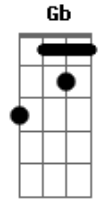

© ukulele-chords.com