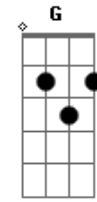

© ukulele-chords.com