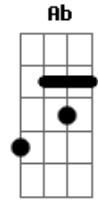

© ukulele-chords.com