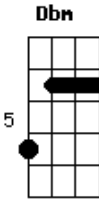

Ozzy Osbourne - Mama I'm Coming Home

Tom: A
Intro: E

(Violão 1 ? Seis Cordas)

(Violão 2 ? Doze Cordas)

Primeira Parte:

(Violão 2 ? Doze Cordas)

E
Times have changed
And times are strange
Here I come
But I ain't the same A
Mama, I'm coming home E

Quarta Parte:

Dbm A
Selfish love, yeah we're both alone
E (E E E)
The ride before the fall, yeah
Dbm A
But I'm gonna take this heart of stone
B (Gb Ab)
I just got to have it all

Primeiro Refrão:

A E
I've seen your face a hundred times
A E (Gb Ab)
Everyday we've been apart
A B E A
I don't care about the sunshine, yeah
B
'Cause mama, mama
C D E
I'm coming home
C D B
I'm coming home

(Guitarra Solo 1)

(Guitarra Solo 2)

(Violão 1 ? Seis cordas)

Ponte: G A E
G E
G A E
B

(Violão 1 ? Seis cordas)

(Violão 2 ? Doze Cordas)

Solo: A E A E
A B (Dbm B A) B

(Parte 1)

(Guitarra Solo 1)

(Guitarra Solo 2)

(Violão 2 ? Doze cordas)

Acordes

© ukulele-chords.com

© ukulele-chords.com

© ukulele-chords.com

© ukulele-chords.com