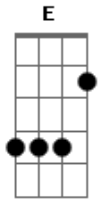

(Parte 4)

Quinta Parte:

Dbm **A**
You took me in and you drove me out
(**E** **E** **E**)
Dbm **A**
Yeah, you had me hypnotized, yeah
Dbm **A**
Lost and found and turned around
B (**Gb** **Ab**)
By the fire in your eyes

Segundo Refrão:

A **E**
I've seen your face a thousand times
A **E**
Everyday we've been apart
A **B** **E** **A**
I don't care about the sunshine, yeah

B
'Cause mama, mama
C **D** **E**
I'm coming home
C **D** **E**
I'm coming home
C **D** **E**
I'm coming home
C **D** **E**
I'm coming home

(Guitarra Solo 1)

(Guitarra Solo 2)

(Violão 2 ? Doze cordas)

Acordes

© ukulele-chords.com