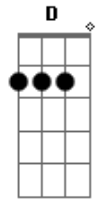

Ozzy Osbourne - Mama I'm Coming Home

Tom: A
Intro: E

(Violão 1 ? Seis Cordas)

(Violão 2 ? Doze Cordas)

Primeira Parte:

(Violão 2 ? Doze Cordas)

E
Times have changed
And times are strange
Here I come
But I ain't the same A
Mama, I'm coming home E

Quarta Parte:

Dbm A
Selfish love, yeah we're both alone
E (E E E)
The ride before the fall, yeah
Dbm A
But I'm gonna take this heart of stone
B (Gb Ab)
I just got to have it all

Primeiro Refrão:

A E
I've seen your face a hundred times
A E (Gb Ab)
Everyday we've been apart
A B E A
I don't care about the sunshine, yeah
B
'Cause mama, mama
C D E
I'm coming home
C D B
I'm coming home

(Guitarra Solo 1)

(Guitarra Solo 2)

(Violão 1 ? Seis cordas)

Ponte: G A E
G E
G A E
B

(Violão 1 ? Seis cordas)

(Violão 2 ? Doze Cordas)

Solo: A E A E
A B (Dbm B A) B

(Parte 1)

(Guitarra Solo 1)

(Guitarra Solo 2)

(Violão 2 ? Doze cordas)

Acordes

© ukulele-chords.com

© ukulele-chords.com

© ukulele-chords.com

© ukulele-chords.com