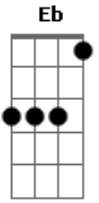

© ukulele-chords.com