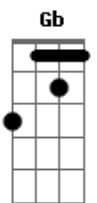

© ukulele-chords.com