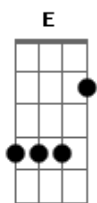

© ukulele-chords.com