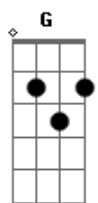

© ukulele-chords.com