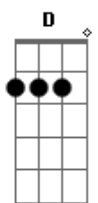

Tom: D

(intro violão) A E D
A E G

A E D
When I was young I was the nicest guy I knew
A G D
I thought I was the chosen one
A E D
But time went by and I found out a thing er two
A G D
My shine wore off as time wore on
A E D
I thought that I was living out the perfect life
A G D
But in the lonely hours when the truth begins to surprise
A E D
I thought about the times when I turned my back and sulked
A G D
I am no nice guy after all
A E D
When I was young I was the only gang in town
A G D
I thought I had it down for sure
A E D
But time went buy and I was lost in what I found
A G D
The reasons burn the way I show
A E D
I thought I was living life the only way
A G D
But then I saw life was more than day to day
A E D
I turned around, I read the writing on the wall

A E D
I am no nice guy after all
A G D
I am no nice guy after all

(guitarra)

Gb B
In all the years you spent between your birth and death
Gb B
You know there's lots of times when you should have saved your
breath
A E G
It comes as quite a shock when your trip leads to a wall
A E D
I ain't no nice guy after all,
A G D
I ain't no nice guy after all

Hey Slash

(solo Slash)

(violão)

A E D
When I was young I was the nicest guy I knew
A G D
I thought I was the chosen one
A E D
But time went by and I found out a thing or two
A G D
My shine wore off as time wore on

A E D
I thought that I was living out the perfect life
A G D
But in the lonely hours when the moons the only light
A E D
I thought about the times when I turned my back and stalled

A E D
I ain't no nice guy after all,
A G D
I ain't no nice guy after all

Acordes

© ukulele-chords.com