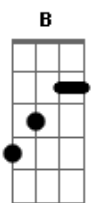

© ukulele-chords.com