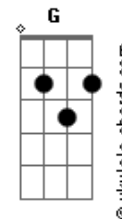

Ozzy Osbourne - Holy For Tonight

tom:
C
Pray for me, father, for I know not what I do
C Em
I am the monster, yeah,?you?must have read?the news
C Em
Don't know how it started,?but I know just how it ends
C Em
Pray for me, father,?'cause?I'm?runnin' out of?friends
F D
I'm runnin' out?of time forever
F D
I know I'm someone that they won't remember

[Refrão]

Am D
It's gonna be a lonely night (Ah)
Am D
It's gonna be a long and lonely night (Ah)
Am D
Tomorrow is my last goodbye (Ah-oh)
G D Em
So I'll be holy for tonight (Holy for tonight)
D Am D
It's gonna be a lonely night (Ah)
Am D
It's gonna be the longest of my life (Ah)
Am D
I might have told a million lies (Ah-oh)
G D Em
But I'll be holy for tonight (Holy for tonight)

C Em
What will I think of when I speak my final words?
C Em
What will it feel like? And I wonder if it hurts
C Em
I've just got a mile and I can taste the kiss of death
C Em
What will I think of when I take my final breath?
F D
I'm runnin' out of time forever
F D
I know I'm someone that they won't remember

[Refrão]

Am D
It's gonna be a lonely night (Ah)
Am D

Acordes

It's gonna be a long and lonely night (Ah)
Am D
Tomorrow is my last goodbye (Ah-oh)
G D Em
So I'll be holy for tonight (Holy for tonight)
D Am D
It's gonna be a lonely night (Ah)
Am D
It's gonna be the longest of my life (Ah)
Am D
I might have told a million lies (Ah-oh)
G D Em
But I'll be holy for tonight (Holy for tonight)
[Solo] Bb F G
Bb F G
Bb F G
F C D

[Refrão]

Am D
It's gonna be a lonely night (Ah)
Am D
It's gonna be a long and lonely night (Ah)
Am D
Tomorrow is my last goodbye (Ah-oh)
G D Em
So I'll be holy for tonight (Holy for tonight)
D Am D
It's gonna be a lonely night (Ah)
Am D
It's gonna be the longest of my life (Ah)
Am D
I might have told a million lies (Ah-oh)
G D Em
But I'll be holy for tonight (Holy for tonight)
F C
Alright
D
Alright
F C
It's gonna be a lonely night (Lonely night)
D
Tonight (Lonely night)
F C
It's gonna be a lonely night (Lonely night)
D
Alright (Night, night, night, night, night, night)
F C
It's gonna be a lonely night
D
Alright