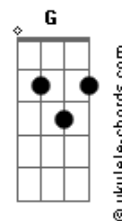

[Refrão]

Am D
 It's gonna be a lonely night (Ah)
 Am D
 It's gonna be a long and lonely night (Ah)
 Am D
 Tomorrow is my last goodbye (Ah-oh)
 G D Em
 So I'll be holy for tonight (Holy for tonight)
 D Am D
 It's gonna be a lonely night (Ah)
 Am D
 It's gonna be the longest of my life (Ah)
 Am D
 I might have told a million lies (Ah-oh)
 G D Em
 But I'll be holy for tonight (Holy for tonight)

[Refrão]

Am D
 It's gonna be a lonely night (Ah)
 Am D

Acordes

It's gonna be a long and lonely night (Ah)
 Am D
 Tomorrow is my last goodbye (Ah-oh)
 G D Em
 So I'll be holy for tonight (Holy for tonight)
 D Am D
 It's gonna be a lonely night (Ah)
 Am D
 It's gonna be the longest of my life (Ah)
 Am D
 I might have told a million lies (Ah-oh)
 G D Em
 But I'll be holy for tonight (Holy for tonight)
 [Solo] Bb F G
 Bb F G
 Bb F G
 F C D