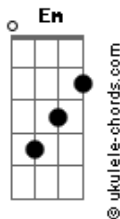

[Refrão]

Am D
 It's gonna be a lonely night (Ah)
 Am D
 It's gonna be a long and lonely night (Ah)
 Am D
 Tomorrow is my last goodbye (Ah-oh)
 G D Em
 So I'll be holy for tonight (Holy for tonight)
 D Am D
 It's gonna be a lonely night (Ah)
 Am D
 It's gonna be the longest of my life (Ah)
 Am D
 I might have told a million lies (Ah-oh)
 G D Em
 But I'll be holy for tonight (Holy for tonight)

[Refrão]

Am D
 It's gonna be a lonely night (Ah)
 Am D

Acordes

It's gonna be a long and lonely night (Ah)
 Am D
 Tomorrow is my last goodbye (Ah-oh)
 G D Em
 So I'll be holy for tonight (Holy for tonight)
 D Am D
 It's gonna be a lonely night (Ah)
 Am D
 It's gonna be the longest of my life (Ah)
 Am D
 I might have told a million lies (Ah-oh)
 G D Em
 But I'll be holy for tonight (Holy for tonight)
 [Solo] Bb F G
 Bb F G
 Bb F G
 F C D