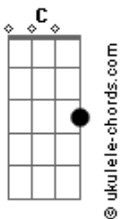

Ozzy Osbourne - Holy For Tonight

tom:
C
Pray for me, father, for I know not what I do
C Em
I am the monster, yeah,?you?must have read?the news
C Em
Don't know how it started,?but I know just how it ends
C Em
Pray for me, father,?'cause?I'm?runnin' out of?friends
F D
I'm runnin' out?of time forever
F D
I know I'm someone that they won't remember

[Refrão]

Am D
It's gonna be a lonely night (Ah)
Am D
It's gonna be a long and lonely night (Ah)
Am D
Tomorrow is my last goodbye (Ah-oh)
G D Em
So I'll be holy for tonight (Holy for tonight)
D Am D
It's gonna be a lonely night (Ah)
Am D
It's gonna be the longest of my life (Ah)
Am D
I might have told a million lies (Ah-oh)
G D Em
But I'll be holy for tonight (Holy for tonight)

C Em
What will I think of when I speak my final words?
C Em
What will it feel like? And I wonder if it hurts
C Em
I've just got a mile and I can taste the kiss of death
C Em
What will I think of when I take my final breath?
F D
I'm runnin' out of time forever
F D
I know I'm someone that they won't remember

[Refrão]

Am D
It's gonna be a lonely night (Ah)
Am D

Acordes

It's gonna be a long and lonely night (Ah)
Am D
Tomorrow is my last goodbye (Ah-oh)
G D Em
So I'll be holy for tonight (Holy for tonight)
D Am D
It's gonna be a lonely night (Ah)
Am D
It's gonna be the longest of my life (Ah)
Am D
I might have told a million lies (Ah-oh)
G D Em
But I'll be holy for tonight (Holy for tonight)
[Solo] Bb F G
Bb F G
Bb F G
F C D

[Refrão]

Am D
It's gonna be a lonely night (Ah)
Am D
It's gonna be a long and lonely night (Ah)
Am D
Tomorrow is my last goodbye (Ah-oh)
G D Em
So I'll be holy for tonight (Holy for tonight)
D Am D
It's gonna be a lonely night (Ah)
Am D
It's gonna be the longest of my life (Ah)
Am D
I might have told a million lies (Ah-oh)
G D Em
But I'll be holy for tonight (Holy for tonight)
F C
Alright
D
Alright
F C
It's gonna be a lonely night (Lonely night)
D
Tonight (Lonely night)
F C
It's gonna be a lonely night (Lonely night)
D
Alright (Night, night, night, night, night, night)
F C
It's gonna be a lonely night
D
Alright