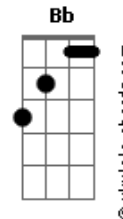

[Refrão]

Am D
 It's gonna be a lonely night (Ah)
 Am D
 It's gonna be a long and lonely night (Ah)
 Am D
 Tomorrow is my last goodbye (Ah-oh)
 G D Em
 So I'll be holy for tonight (Holy for tonight)
 D Am D
 It's gonna be a lonely night (Ah)
 Am D
 It's gonna be the longest of my life (Ah)
 Am D
 I might have told a million lies (Ah-oh)
 G D Em
 But I'll be holy for tonight (Holy for tonight)

[Refrão]

Am D
 It's gonna be a lonely night (Ah)
 Am D

Acordes

It's gonna be a long and lonely night (Ah)
 Am D
 Tomorrow is my last goodbye (Ah-oh)
 G D Em
 So I'll be holy for tonight (Holy for tonight)
 D Am D
 It's gonna be a lonely night (Ah)
 Am D
 It's gonna be the longest of my life (Ah)
 Am D
 I might have told a million lies (Ah-oh)
 G D Em
 But I'll be holy for tonight (Holy for tonight)
 [Solo] Bb F G
 Bb F G
 Bb F G
 F C D