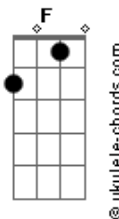

Ozzy Osbourne - Holy For Tonight

tom:
C
Pray for me, father, for I know not what I do
C Em
I am the monster, yeah,?you?must have read?the news
C Em
Don't know how it started,?but I know just how it ends
C Em
Pray for me, father,?'cause?I'm?runnin' out of?friends
F D
I'm runnin' out?of time forever
F D
I know I'm someone that they won't remember

[Refrão]

Am D
It's gonna be a lonely night (Ah)
Am D
It's gonna be a long and lonely night (Ah)
Am D
Tomorrow is my last goodbye (Ah-oh)
G D Em
So I'll be holy for tonight (Holy for tonight)
D Am D
It's gonna be a lonely night (Ah)
Am D
It's gonna be the longest of my life (Ah)
Am D
I might have told a million lies (Ah-oh)
G D Em
But I'll be holy for tonight (Holy for tonight)

C Em
What will I think of when I speak my final words?
C Em
What will it feel like? And I wonder if it hurts
C Em
I've just got a mile and I can taste the kiss of death
C Em
What will I think of when I take my final breath?
F D
I'm runnin' out of time forever
F D
I know I'm someone that they won't remember

[Refrão]

Am D
It's gonna be a lonely night (Ah)
Am D

Acordes

It's gonna be a long and lonely night (Ah)
Am D
Tomorrow is my last goodbye (Ah-oh)
G D Em
So I'll be holy for tonight (Holy for tonight)
D Am D
It's gonna be a lonely night (Ah)
Am D
It's gonna be the longest of my life (Ah)
Am D
I might have told a million lies (Ah-oh)
G D Em
But I'll be holy for tonight (Holy for tonight)
[Solo] Bb F G
Bb F G
Bb F G
F C D

[Refrão]

Am D
It's gonna be a lonely night (Ah)
Am D
It's gonna be a long and lonely night (Ah)
Am D
Tomorrow is my last goodbye (Ah-oh)
G D Em
So I'll be holy for tonight (Holy for tonight)
D Am D
It's gonna be a lonely night (Ah)
Am D
It's gonna be the longest of my life (Ah)
Am D
I might have told a million lies (Ah-oh)
G D Em
But I'll be holy for tonight (Holy for tonight)
F C
Alright
D
Alright
F C
It's gonna be a lonely night (Lonely night)
D
Tonight (Lonely night)
F C
It's gonna be a lonely night (Lonely night)
D
Alright (Night, night, night, night, night, night)
F C
It's gonna be a lonely night
D
Alright