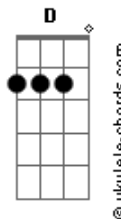

Ozzy Osbourne - Holy For Tonight

tom:
C
Pray for me, father, for I know not what I do
C Em
I am the monster, yeah,?you?must have read?the news
C Em
Don't know how it started,?but I know just how it ends
C Em
Pray for me, father,?'cause?I'm?runnin' out of?friends
F D
I'm runnin' out?of time forever
F D
I know I'm someone that they won't remember

[Refrão]

Am D
It's gonna be a lonely night (Ah)
Am D
It's gonna be a long and lonely night (Ah)
Am D
Tomorrow is my last goodbye (Ah-oh)
G D Em
So I'll be holy for tonight (Holy for tonight)
D Am D
It's gonna be a lonely night (Ah)
Am D
It's gonna be the longest of my life (Ah)
Am D
I might have told a million lies (Ah-oh)
G D Em
But I'll be holy for tonight (Holy for tonight)

C Em
What will I think of when I speak my final words?
C Em
What will it feel like? And I wonder if it hurts
C Em
I've just got a mile and I can taste the kiss of death
C Em
What will I think of when I take my final breath?
F D
I'm runnin' out of time forever
F D
I know I'm someone that they won't remember

[Refrão]

Am D
It's gonna be a lonely night (Ah)
Am D

Acordes

It's gonna be a long and lonely night (Ah)
Am D
Tomorrow is my last goodbye (Ah-oh)
G D Em
So I'll be holy for tonight (Holy for tonight)
D Am D
It's gonna be a lonely night (Ah)
Am D
It's gonna be the longest of my life (Ah)
Am D
I might have told a million lies (Ah-oh)
G D Em
But I'll be holy for tonight (Holy for tonight)
[Solo] Bb F G
Bb F G
Bb F G
F C D

[Refrão]

Am D
It's gonna be a lonely night (Ah)
Am D
It's gonna be a long and lonely night (Ah)
Am D
Tomorrow is my last goodbye (Ah-oh)
G D Em
So I'll be holy for tonight (Holy for tonight)
D Am D
It's gonna be a lonely night (Ah)
Am D
It's gonna be the longest of my life (Ah)
Am D
I might have told a million lies (Ah-oh)
G D Em
But I'll be holy for tonight (Holy for tonight)
F C
Alright
D
Alright
F C
It's gonna be a lonely night (Lonely night)
D
Tonight (Lonely night)
F C
It's gonna be a lonely night (Lonely night)
D
Alright (Night, night, night, night, night, night)
F C
It's gonna be a lonely night
D
Alright