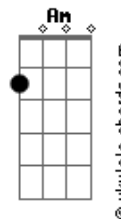

Ozzy Osbourne - Holy For Tonight

tom:
C
Pray for me, father, for I know not what I do
C Em
I am the monster, yeah,?you?must have read?the news
C Em
Don't know how it started,?but I know just how it ends
C Em
Pray for me, father,?'cause?I'm?runnin' out of?friends
F D
I'm runnin' out?of time forever
F D
I know I'm someone that they won't remember

[Refrão]

Am D
It's gonna be a lonely night (Ah)
Am D
It's gonna be a long and lonely night (Ah)
Am D
Tomorrow is my last goodbye (Ah-oh)
G D Em
So I'll be holy for tonight (Holy for tonight)
D Am D
It's gonna be a lonely night (Ah)
Am D
It's gonna be the longest of my life (Ah)
Am D
I might have told a million lies (Ah-oh)
G D Em
But I'll be holy for tonight (Holy for tonight)

C Em
What will I think of when I speak my final words?
C Em
What will it feel like? And I wonder if it hurts
C Em
I've just got a mile and I can taste the kiss of death
C Em
What will I think of when I take my final breath?
F D
I'm runnin' out of time forever
F D
I know I'm someone that they won't remember

[Refrão]

Am D
It's gonna be a lonely night (Ah)
Am D

Acordes

It's gonna be a long and lonely night (Ah)
Am D
Tomorrow is my last goodbye (Ah-oh)
G D Em
So I'll be holy for tonight (Holy for tonight)
D Am D
It's gonna be a lonely night (Ah)
Am D
It's gonna be the longest of my life (Ah)
Am D
I might have told a million lies (Ah-oh)
G D Em
But I'll be holy for tonight (Holy for tonight)
[Solo] Bb F G
Bb F G
Bb F G
F C D

[Refrão]

Am D
It's gonna be a lonely night (Ah)
Am D
It's gonna be a long and lonely night (Ah)
Am D
Tomorrow is my last goodbye (Ah-oh)
G D Em
So I'll be holy for tonight (Holy for tonight)
D Am D
It's gonna be a lonely night (Ah)
Am D
It's gonna be the longest of my life (Ah)
Am D
I might have told a million lies (Ah-oh)
G D Em
But I'll be holy for tonight (Holy for tonight)
F C
Alright
D
Alright
F C
It's gonna be a lonely night (Lonely night)
D
Tonight (Lonely night)
F C
It's gonna be a lonely night (Lonely night)
D
Alright (Night, night, night, night, night, night)
F C
It's gonna be a lonely night
D
Alright