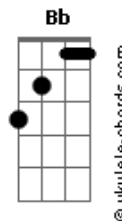

[Refrão]

Am D
 It's gonna be a lonely night (Ah)
 Am D
 It's gonna be a long and lonely night (Ah)
 Am D
 Tomorrow is my last goodbye (Ah-oh)
 G D Em
 So I'll be holy for tonight (Holy for tonight)
 D Am D
 It's gonna be a lonely night (Ah)
 Am D
 It's gonna be the longest of my life (Ah)
 Am D
 I might have told a million lies (Ah-oh)
 G D Em
 But I'll be holy for tonight (Holy for tonight)

[Refrão]

Am D
 It's gonna be a lonely night (Ah)
 Am D

Acordes

It's gonna be a long and lonely night (Ah)
 Am D
 Tomorrow is my last goodbye (Ah-oh)
 G D Em
 So I'll be holy for tonight (Holy for tonight)
 D Am D
 It's gonna be a lonely night (Ah)
 Am D
 It's gonna be the longest of my life (Ah)
 Am D
 I might have told a million lies (Ah-oh)
 G D Em
 But I'll be holy for tonight (Holy for tonight)
 [Solo] Bb F G
 Bb F G
 Bb F G
 F C D