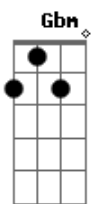

© ukulele-chords.com

© ukulele-chords.com