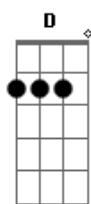

© ukulele-chords.com