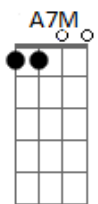

Tom: A

Intro: [A - Dbm - F#m]x2 - A

I remember all the good times...
Dbm Gbm A

sometimes i wonder would it last?
Dbm Gbm A

I used to dream about the future.
Dbm Gbm A

But now the future is the past.
Dbm Gbm D

I don't wanna live in yesterday,
A Bm-C#m-Bm-D

Cross my heart until i die
A - A7M - D

Don't wanna know just what tomorrow will bring,
Gbm E

Because today has just begun,
D

No matter whatever the else done
E

I'm here for you
A - A7M - Gbm

I'm here for you.
E A - A7M - Gbm - E - A

So now i sit here and i wonder,
Dbm Gbm A

Whatever happened to my friends
Dbm Gbm A

To many bought a one way ticket
Dbm Gbm A

But i'll be with you till the end
Dbm Gbm D

I don't wanna live in yesterday,
A Bm-C#m-Bm-D

Cross my heart until i die
A - A7M - D

Don't wanna know just what tomorrow will bring,
Gbm E

Because today has just begun,
D

E

No matter whatever the else done

I'm here for you
A G

You're my religion your my reason to live.
A G

You are the heaven and my hell.
A G

We've been together for a long long time
A

and i just cant live without you
E

No matter what you do i'm here for you.
D A

Solo
[A - A7M - F#m]x2 - D

I don't wanna live in yesterday,
A Bm-C#m-Bm-D

Cross my heart until i die
A - A7M - D

Don't wanna know just what tomorrow will bring,
Gbm E

Because today has just begun,
D

No matter whatever the else done
E

I'm here for you
A - A7M - Gbm

I'm here for you
E A - A7M - Gbm

I'm here for you
E A - A7M - Gbm

I'm here for you
E A - A7M - Gbm

SOLO

- | / slide up
- | \ slide down
- | h hammer-on
- | p pull-off
- | ~ vibrato
- | harmonic
- | x Mute note

Acordes

© ukulele-chords.com