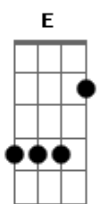

© ukulele-chords.com