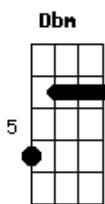

© ukulele-chords.com