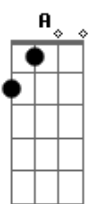

Ozzy Osbourne - Here For You

Tom: A

Intro: [A - Dbm - F#m]x2 - A

I remember all the good times...
Dbm Gbm A

sometimes i wonder would it last?
Dbm Gbm A

I used to dream about the future.
Dbm Gbm A

But now the future is the past.
Dbm Gbm D

I don't wanna live in yesterday,
A Bm-C#m-Bm-D

Cross my heart until i die
A - A7M - D

Don't wanna know just what tomorrow will bring,
Gbm E

Because today has just begun,
D

No matter whatever the else done
E

I'm here for you
A - A7M - Gbm

I'm here for you.
E A - A7M - Gbm - E - A

So now i sit here and i wonder,
Dbm Gbm A

Whatever happened to my friends
Dbm Gbm A

To many bought a one way ticket
Dbm Gbm A

But i'll be with you till the end
Dbm Gbm D

I don't wanna live in yesterday,
A Bm-C#m-Bm-D

Cross my heart until i die
A - A7M - D

Don't wanna know just what tomorrow will bring,
Gbm E

Because today has just begun,
D

E

No matter whatever the else done

I'm here for you
A G

You're my religion your my reason to live.
A G

You are the heaven and my hell.
A G

We've been together for a long long time
A

and i just cant live without you
E

No matter what you do i'm here for you.
D A

Solo
[A - A7M - F#m]x2 - D

I don't wanna live in yesterday,
A Bm-C#m-Bm-D

Cross my heart until i die
A - A7M - D

Don't wanna know just what tomorrow will bring,
Gbm E

Because today has just begun,
D

No matter whatever the else done
E

I'm here for you
A - A7M - Gbm

I'm here for you
E A - A7M - Gbm

I'm here for you
E A - A7M - Gbm

I'm here for you
E A - A7M - Gbm

SOLO

- | / slide up
- | \ slide down
- | h hammer-on
- | p pull-off
- | ~ vibrato
- | harmonic
- | x Mute note

Acordes

© ukulele-chords.com

© ukulele-chords.com

© ukulele-chords.com

© ukulele-chords.com

© ukulele-chords.com

© ukulele-chords.com

© ukulele-chords.com