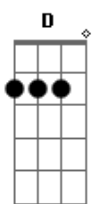

© ukulele-chords.com