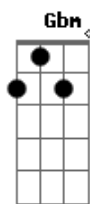

© ukulele-chords.com