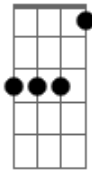

Acordes

© ukulele-chords.com

© ukulele-chords.com

© ukulele-chords.com

E^b

© ukulele-chords.com

© ukulele-chords.com

© ukulele-chords.com

© ukulele-chords.com