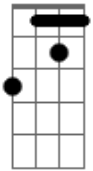

Frase final:

letra:
Intro: verso 1:

Db **Bbm**
 Gazing through the window at the world outside
Db **Bbm**
 Wondering will mother earth survive
Gb **Eb** **Ab**
 Hoping that mankind will stop abusing her sometime

Db **Bbm**

frase final

Acordes

D^b

© ukulele-chords.com

B^bn

© ukulele-chords.com

G^b