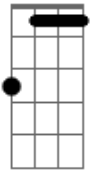

Frase final:

letra:
Intro: verso 1:

Db **Bbm**
 Gazing through the window at the world outside
Db **Bbm**
 Wondering will mother earth survive
Gb **Eb** **Ab**
 Hoping that mankind will stop abusing her sometime

Db **Bbm**

frase final

Acordes

D^b

© ukulele-chords.com

B^bn

© ukulele-chords.com

G^b