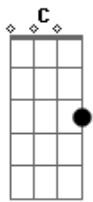

Ozzy Osbourne - Devils Daughter

Tom: **C** (riff 3)

(afinação 1/2 tom abaixo - Eb|Ab|Db|Gb|Bb|**Eb**)

(riff 1) (solo)

(riff 2) ~~~~~ ~~~~~ ~~~~~
~~~~~ ~~~~~ ~~~~~

Acordes

© ukulele-chords.com