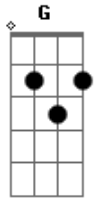

© ukulele-chords.com