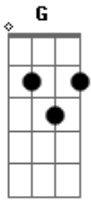

Owl City - When Can I See You Again

Tom: G
Intro: D G D G

(primeira parte)

Switch on the sky and the stars glow for you
Go see the world 'cause it's all so brand new
Don't close your eyes 'cause your futures's ready to shine
It's just a matter of time, before we learn how to fly
Welcome to the rhythm of the night
There's something in the air you can't deny

(D G D G)

(refrão)

It's been fun but now I've got to go
Life it way too short to take it slow

But before I go and hit the road
I gotta know, 'til then,
when can we do this again?
Oh oh oh oh
When can I see you again?
Oh oh oh oh
When can we do this again?
Oh oh oh oh
I gotta know, when can I see you again?
(When can I see you again?)

(D G D G)

(repete da mesma forma a música inteira)

Acordes

© ukulele-chords.com