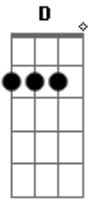

© ukulele-chords.com