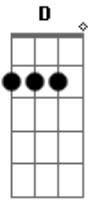

© ukulele-chords.com