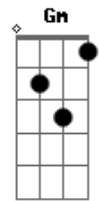

© ukulele-chords.com