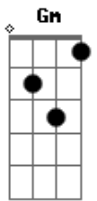

© ukulele-chords.com