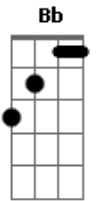

© ukulele-chords.com