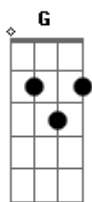

Instrumental 2x: C Dm Am G C Dm G

(Intro)

Verso 2:

C)

F Am
Fight back the flight deck
G F
Bring on the breakneck

C G
Cue the solar eclipse
F Am
Summit the sunset

G F
Dubtail the dragnet
C G

And blow your backbone to bits

(Refrão)

(Instrumental 2x)

Ponte:

F G Am
Oh telescope, keep an eye on my only hope
F G Am

Lest I blink and be swept off the narrow road
F G Am

Hercules, you've got nothing to say to me
F C G Am

Cause you're not the blinding light that I need
F C G
For He is the saving grace of the galaxies

C C Am F
(Galaxies, galaxies, galaxies, galaxies)

C C F G C C Am F C G Am F
He is the Saving grace of the galaxies

(Refrão)

(Instrumental 2x)

Acordes

© ukulele-chords.com

© ukulele-chords.com

© ukulele-chords.com