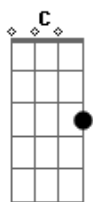

(Refrão)

(Instrumental 2x)

Ponte:

F G Am
Oh telescope, keep an eye on my only hope
F G Am

Lest I blink and be swept off the narrow road
F G Am

Hercules, you've got nothing to say to me
F C G Am

Cause you're not the blinding light that I need
F C G
For He is the saving grace of the galaxies

C C Am F
(Galaxies, galaxies, galaxies, galaxies)

C C F G C C Am F C G Am F
He is the Saving grace of the galaxies

(Refrão)

(Instrumental 2x)

Acordes

© ukulele-chords.com

© ukulele-chords.com

© ukulele-chords.com