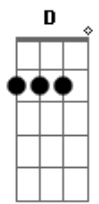

Owl City - Deer In The Headlights

Tom: D
Intro: D
Gbm G Bm A D (6x)

Verso 1:
G Bm
Met a girl in the parking lot
D A Gbm G
And all I did was say hello

Her pepper spray made it rather hard
Em G A
For me to walk her home
Em Bm A
But I guess that's the way it goes

Refrão:
D A
Tell me again was it love at first sight
Em G
When I walked by and you caught my eye
D A
Didn't you know love could shine this bright
G Bm G A
Well smile because you're the deer in the headlights

Interludio 4x: Gbm G Bm A D

Verso 2:
G Bm
Met a girl with a graceful charm
D A Gbm G
But when beauty met the beast, he froze
Bm
Got the sense I was not her type
Em G A
By black eye and bloody nose
Em Bm A
But I guess that's the way it goes

(Refrão)

Ponte:

Bm A
It's suffocating to say
Em G
But the female mystique takes my breath away
D A
So give me a smile or give me a sneer
G A
'Cause I'm trying to guess here

Refrão:
D A
Tell me again was it love at first sight
Em G
When I walked by and you caught my eye
D A
Didn't you know love could shine this bright
Em A
I'm sorry I ever tried (deer in the headlights)

Refrão:
D A
Tell me again was it love at first sight
Em G
When I walked by and you caught my eye
D A
Didn't you know love could shine this bright
G Bm G A
If life was a game, you would never play nice
G Bm G A
If love was a beam, you'd be blind in both eyes
G Bm G A
Put your sunglasses on 'cause you're a deer in the headlights
(Gbm G Bm A D)

Gbm G Bm A D
(You're the deer in the headlights)
(Gbm G Bm A D) (5x)

Gbm G Bm A D
(You're the deer in the headlights)

(D)

Acordes

© ukulele-chords.com