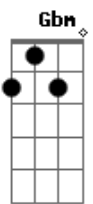

Owl City - Deer In The Headlights

Tom: D
Intro: D
Gbm G Bm A D (6x)

Verso 1:
G Bm
Met a girl in the parking lot
D A Gbm G
And all I did was say hello

Bm
Her pepper spray made it rather hard
Em G A
For me to walk her home
Em Bm A
But I guess that's the way it goes

Gbm G Bm A D
(You're the deer in the headlights)
(Gbm G Bm A D) (5x)

Gbm G Bm A D
(You're the deer in the headlights)

(D)

Acordes

© ukulele-chords.com

© ukulele-chords.com

© ukulele-chords.com

© ukulele-chords.com