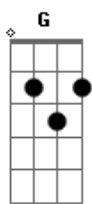

Owl City - Deer In The Headlights

Tom: D
Intro: D
Gbm G Bm A D (6x)

Verso 1:
G Bm
Met a girl in the parking lot
D A Gbm G
And all I did was say hello

Bm
Her pepper spray made it rather hard
Em G A
For me to walk her home
Em Bm A
But I guess that's the way it goes

Refrão:
D A
Tell me again was it love at first sight
Em G
When I walked by and you caught my eye
D A
Didn't you know love could shine this bright
G Bm G A
Well smile because you're the deer in the headlights

Refrão:
D A
Tell me again was it love at first sight
Em G
When I walked by and you caught my eye
D A
Didn't you know love could shine this bright
G Bm G A
If life was a game, you would never play nice
G Bm G A
If love was a beam, you'd be blind in both eyes
G Bm G A
Put your sunglasses on 'cause you're a deer in the headlights
(Gbm G Bm A D)

Gbm G Bm A D
(You're the deer in the headlights)
(Gbm G Bm A D) (5x)

Gbm G Bm A D
(You're the deer in the headlights)

(D)

Acordes

© ukulele-chords.com

© ukulele-chords.com

© ukulele-chords.com

© ukulele-chords.com