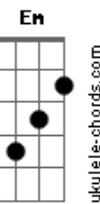

© ukulele-chords.com