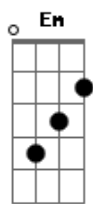

© ukulele-chords.com