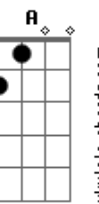

© ukulele-chords.com