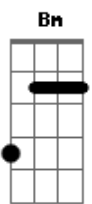

Owl City - Deer In The Headlights

Tom: D
Intro: D
Gbm G Bm A D (6x)

Verso 1:
G Bm
Met a girl in the parking lot
D A Gbm G
And all I did was say hello

Bm
Her pepper spray made it rather hard
Em G A
For me to walk her home
Em Bm A
But I guess that's the way it goes

Gbm G Bm A D
(You're the deer in the headlights)
(Gbm G Bm A D) (5x)

Gbm G Bm A D
(You're the deer in the headlights)

(D)

Acordes

© ukulele-chords.com

© ukulele-chords.com

© ukulele-chords.com

© ukulele-chords.com