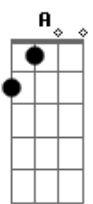

Owl City - Deer In The Headlights

Tom: D
Intro: D
Gbm G Bm A D (6x)

Verso 1:
G Bm
Met a girl in the parking lot
D A Gbm G
And all I did was say hello

Bm
Her pepper spray made it rather hard
Em G A
For me to walk her home
Em Bm A
But I guess that's the way it goes

Gbm G Bm A D
(You're the deer in the headlights)
(Gbm G Bm A D) (5x)

Gbm G Bm A D
(You're the deer in the headlights)

(D)

Acordes

© ukulele-chords.com

© ukulele-chords.com

© ukulele-chords.com

© ukulele-chords.com