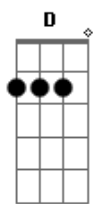

Owl City - Deer In The Headlights

Tom: D
Intro: D
Gbm G Bm A D (6x)

Verso 1:
G Bm
Met a girl in the parking lot
D A Gbm G
And all I did was say hello

Bm
Her pepper spray made it rather hard
Em G A
For me to walk her home
Em Bm A
But I guess that's the way it goes

Refrão:
D A
Tell me again was it love at first sight
Em G
When I walked by and you caught my eye
D A
Didn't you know love could shine this bright
G Bm G A
Well smile because you're the deer in the headlights

Interludio 4x: Gbm G Bm A D

Verso 2:
G Bm
Met a girl with a graceful charm
D A Gbm G
But when beauty met the beast, he froze
Bm
Got the sense I was not her type
Em G A
By black eye and bloody nose
Em Bm A
But I guess that's the way it goes

(Refrão)

Ponte:

Bm A
It's suffocating to say
Em G
But the female mystique takes my breath away
D A
So give me a smile or give me a sneer
G A
'Cause I'm trying to guess here

Refrão:
D A
Tell me again was it love at first sight
Em G
When I walked by and you caught my eye
D A
Didn't you know love could shine this bright
Em A
I'm sorry I ever tried (deer in the headlights)

Refrão:
D A
Tell me again was it love at first sight
Em G
When I walked by and you caught my eye
D A
Didn't you know love could shine this bright
G Bm G A
If life was a game, you would never play nice
G Bm G A
If love was a beam, you'd be blind in both eyes
G Bm G A
Put your sunglasses on 'cause you're a deer in the headlights
(Gbm G Bm A D)

Gbm G Bm A D
(You're the deer in the headlights)
(Gbm G Bm A D) (5x)

Gbm G Bm A D
(You're the deer in the headlights)

(D)

Acordes