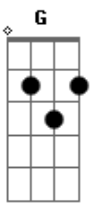

© ukulele-chords.com