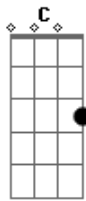

© ukulele-chords.com