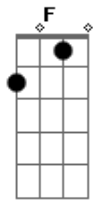

Over The Garden Wall - Can't You See I'm Lonely

Tom: F

Can?t you see I?m lonely? F D
G
Lonely as can be
C
Cause I want you only
F
Theres no one else for me
Bb
And you know it

F D
Sometimes dear I wonder
G7
Why you keep away
Bb
Leaving me so lonely
C Bbm F

Lonely night and day

F D
Can?t you see I?m lonely
G
Lonely as can be
C
Cause I want you only
F
Theres no one else for me
Bb
And you know it

F D
Sometimes dear I wonder
G7
Why you keep away
Bb
Leaving me so lonely
C Bbm F
Lonely night and day

Acordes