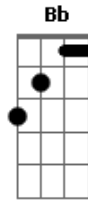

© ukulele-chords.com