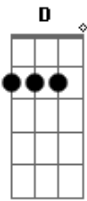

© ukulele-chords.com