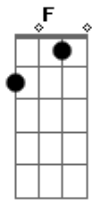

Over The Garden Wall - Can't You See I'm Lonely

Tom: F

Can?t you see I?m lonely? **F** **D**
G
Lonely as can be
C
Cause I want you only
F
Theres no one else for me
Bb
And you know it

F **D**
Sometimes dear I wonder
G7
Why you keep away
Bb
Leaving me so lonely
C **Bbm** **F**

Lonely night and day

F **D**
Can?t you see I?m lonely
G
Lonely as can be
C
Cause I want you only
F
Theres no one else for me
Bb
And you know it

F **D**
Sometimes dear I wonder
G7
Why you keep away
Bb
Leaving me so lonely
C **Bbm** **F**
Lonely night and day

Acordes