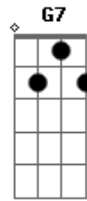

© ukulele-chords.com