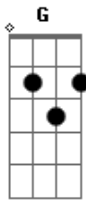

© ukulele-chords.com