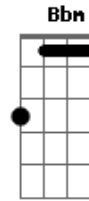

© ukulele-chords.com