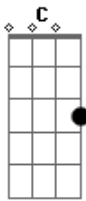

© ukulele-chords.com