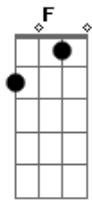

Over The Garden Wall - Can't You See I'm Lonely

Tom: F

Can?t you see I?m lonely? F D
G
Lonely as can be
C
Cause I want you only
F
Theres no one else for me
Bb
And you know it

F D
Sometimes dear I wonder
G7
Why you keep away
Bb
Leaving me so lonely
C Bbm F

Lonely night and day

F D
Can?t you see I?m lonely
G
Lonely as can be
C
Cause I want you only
F
Theres no one else for me
Bb
And you know it

F D
Sometimes dear I wonder
G7
Why you keep away
Bb
Leaving me so lonely
C Bbm F
Lonely night and day

Acordes