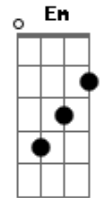

© ukulele-chords.com