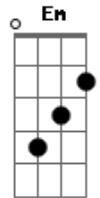

© ukulele-chords.com