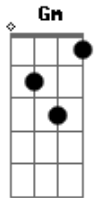

© ukulele-chords.com