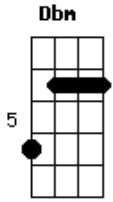

© ukulele-chords.com