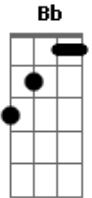

F Dm
He's been trapped In his own mind
Bb
But it dont matterHe's got more time
C
For the lover to arrive If he's still alive
F
He can be revived But he's dead inside
Dm Bb
And he said he's fine What a lovely lie
C F
Then he left And said goodnight

[Final] F Dm Bb C

Acordes

© ukulele-chords.com

© ukulele-chords.com

© ukulele-chords.com

© ukulele-chords.com