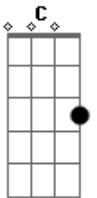

© ukulele-chords.com