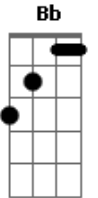

© ukulele-chords.com