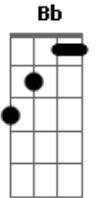

© ukulele-chords.com