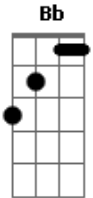

F Dm
He's been trapped In his own mind
Bb
But it dont matterHe's got more time
C
For the lover to arrive If he's still alive
F
He can be revived But he's dead inside
Dm Bb
And he said he's fine What a lovely lie
C F
Then he left And said goodnight

[Final] F Dm Bb C

Acordes

© ukulele-chords.com

© ukulele-chords.com

© ukulele-chords.com

© ukulele-chords.com