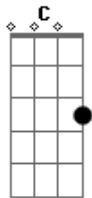

© ukulele-chords.com