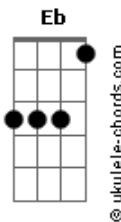

# Otis Redding - Fa-Fa-Fa-Fa-Fa (Sad Song)

tom:  
 C  
 (Bb G7 )

Bb  
 Fa fa fa fa, fa fa fa fa fa,  
 Eb Bb  
 Fa fa fa fa, fa fa fa fa.

Bb Eb  
 I keep singin' them sad, sad songs, y'all; sad song is all I  
 Bb Eb  
 know.

Bb Eb  
 I keep singin' them sad, sad songs, y'all; sad song is all I  
 Bb Eb  
 know.

Bb F  
 It has a sweet melody, tonight,  
 Eb Bb  
 Anybody can sing it, any old time.

F  
 It got to your heart, put you in a groove,  
 Eb  
 And when you sing this song,  
 Bb  
 It will make your whole body move. It goes;

Bb  
 Fa fa fa fa, fa fa fa fa fa, (your turn);  
 Eb Bb  
 Fa fa fa fa, fa fa fa fa. (I'll turn);

Bb  
 Fa fa fa fa, fa fa fa fa fa, (your turn now);  
 Eb Bb  
 Fa fa fa fa, fa fa fa fa.

Bb  
 All my life I've been singin' them sad songs,  
 Eb Bb  
 Trying to get my message to you.

## Acordes

Bb  
 But you see, only song, y'all, I can sing,  
 And when I can hear you singing,  
 Eb Bb  
 My message will be to you. It goes;

Bb  
 Fa fa fa fa, fa fa fa fa fa, (your turn);  
 Eb Bb  
 Fa fa fa fa, fa fa fa fa.