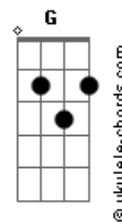

# Otis Redding - Fa-Fa-Fa-Fa-Fa (Sad Song)

tom:  
 C  
 (Bb G7 )

Bb  
 Fa fa fa fa, fa fa fa fa fa,  
 Eb Bb  
 Fa fa fa fa, fa fa fa fa.

Bb Eb  
 I keep singin' them sad, sad songs, y'all; sad song is all I  
 Bb Eb  
 know.

Bb Eb  
 I keep singin' them sad, sad songs, y'all; sad song is all I  
 Bb Eb  
 know.

Bb F  
 It has a sweet melody, tonight,  
 Eb Bb  
 Anybody can sing it, any old time.

F  
 It got to your heart, put you in a groove,  
 Eb  
 And when you sing this song,  
 Bb  
 It will make your whole body move. It goes;

Bb  
 Fa fa fa fa, fa fa fa fa fa, (your turn);  
 Eb Bb  
 Fa fa fa fa, fa fa fa fa. (I'll turn);

Bb  
 Fa fa fa fa, fa fa fa fa fa, (your turn now);  
 Eb Bb  
 Fa fa fa fa, fa fa fa fa.

Bb  
 All my life I've been singin' them sad songs,  
 Eb Bb  
 Trying to get my message to you.

## Acordes

Bb  
 But you see, only song, y'all, I can sing,  
 And when I can hear you singing,  
 Eb Bb  
 My message will be to you. It goes;

Bb  
 Fa fa fa fa, fa fa fa fa fa, (your turn);  
 Eb Bb  
 Fa fa fa fa, fa fa fa fa.