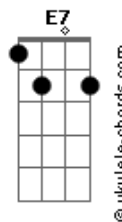

# Otis Redding - Fa-Fa-Fa-Fa-Fa (Sad Song)

tom:  
 C  
 (Bb G7 )

Bb  
 Fa fa fa fa, fa fa fa fa fa,  
 Eb Bb  
 Fa fa fa fa, fa fa fa fa.

Bb Eb  
 I keep singin' them sad, sad songs, y'all; sad song is all I  
 Bb Eb  
 know.

Bb Eb  
 I keep singin' them sad, sad songs, y'all; sad song is all I  
 Bb Eb  
 know.

Bb F  
 It has a sweet melody, tonight,  
 Eb Bb  
 Anybody can sing it, any old time.

F  
 It got to your heart, put you in a groove,  
 Eb  
 And when you sing this song,  
 Bb  
 It will make your whole body move. It goes;

Bb  
 Fa fa fa fa, fa fa fa fa fa, (your turn);  
 Eb Bb  
 Fa fa fa fa, fa fa fa fa. (I'll turn);

Bb  
 Fa fa fa fa, fa fa fa fa fa, (your turn now);  
 Eb Bb  
 Fa fa fa fa, fa fa fa fa.

Bb  
 All my life I've been singin' them sad songs,  
 Eb Bb  
 Trying to get my message to you.

## Acordes

Bb  
 But you see, only song, y'all, I can sing,  
 And when I can hear you singing,  
 Eb Bb  
 My message will be to you. It goes;

Bb  
 Fa fa fa fa, fa fa fa fa fa, (your turn);  
 Eb Bb  
 Fa fa fa fa, fa fa fa fa.