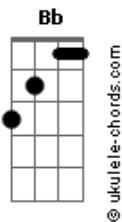

# Otis Redding - Fa-Fa-Fa-Fa-Fa (Sad Song)

tom:  
 C  
 (Bb G7 )

Bb  
 Fa fa fa fa, fa fa fa fa fa,  
 Eb Bb  
 Fa fa fa fa, fa fa fa fa.

Bb Eb  
 I keep singin' them sad, sad songs, y'all; sad song is all I  
 Bb Eb  
 know.

Bb Eb  
 I keep singin' them sad, sad songs, y'all; sad song is all I  
 Bb Eb  
 know.

Bb F  
 It has a sweet melody, tonight,  
 Eb Bb  
 Anybody can sing it, any old time.

F  
 It got to your heart, put you in a groove,  
 Eb  
 And when you sing this song,  
 Bb  
 It will make your whole body move. It goes;

Bb  
 Fa fa fa fa, fa fa fa fa fa, (your turn);  
 Eb Bb  
 Fa fa fa fa, fa fa fa fa. (I'll turn);

Bb  
 Fa fa fa fa, fa fa fa fa fa, (your turn now);  
 Eb Bb  
 Fa fa fa fa, fa fa fa fa.

Bb  
 All my life I've been singin' them sad songs,  
 Eb Bb  
 Trying to get my message to you.

## Acordes

Bb  
 But you see, only song, y'all, I can sing,  
 And when I can hear you singing,  
 Eb Bb  
 My message will be to you. It goes;

Bb  
 Fa fa fa fa, fa fa fa fa fa, (your turn);  
 Eb Bb  
 Fa fa fa fa, fa fa fa fa.