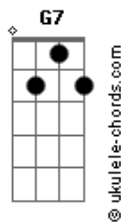

# Otis Redding - Fa-Fa-Fa-Fa-Fa (Sad Song)

tom:  
 C  
 (Bb G7 )

Bb  
 Fa fa fa fa, fa fa fa fa fa,  
 Eb Bb  
 Fa fa fa fa, fa fa fa fa.

Bb Eb  
 I keep singin' them sad, sad songs, y'all; sad song is all I  
 Bb Eb  
 know.

Bb Eb  
 I keep singin' them sad, sad songs, y'all; sad song is all I  
 Bb Eb  
 know.

Bb F  
 It has a sweet melody, tonight,  
 Eb Bb  
 Anybody can sing it, any old time.

F  
 It got to your heart, put you in a groove,  
 Eb  
 And when you sing this song,  
 Bb  
 It will make your whole body move. It goes;

Bb  
 Fa fa fa fa, fa fa fa fa fa, (your turn);  
 Eb Bb  
 Fa fa fa fa, fa fa fa fa. (I'll turn);

Bb  
 Fa fa fa fa, fa fa fa fa fa, (your turn now);  
 Eb Bb  
 Fa fa fa fa, fa fa fa fa.

Bb  
 All my life I've been singin' them sad songs,  
 Eb Bb  
 Trying to get my message to you.

## Acordes

Bb  
 But you see, only song, y'all, I can sing,  
 And when I can hear you singing,  
 Eb Bb  
 My message will be to you. It goes;

Bb  
 Fa fa fa fa, fa fa fa fa fa, (your turn);  
 Eb Bb  
 Fa fa fa fa, fa fa fa fa.