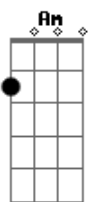

G **Am** **D7** **G** **Em**
É só chegar num fandango e **CTG** que já se vê os bichos do Paraná

Acordes

© ukulele-chords.com

© ukulele-chords.com

© ukulele-chords.com

© ukulele-chords.com

© ukulele-chords.com