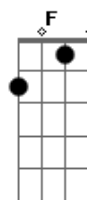

© ukulele-chords.com