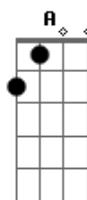

© ukulele-chords.com