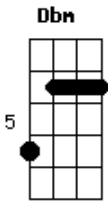

(refrão 2x)
D E7
One more time, ai ai...
D E7
One more time, ai ai...
D Dbm Gbm
One more time, ai ai...

(Gbm B7 F#m6- Gbm) (4x)

Acordes

© ukulele-chords.com

© ukulele-chords.com

© ukulele-chords.com

© ukulele-chords.com