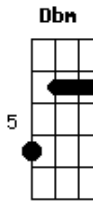

(refrão 2x)
D E7
One more time, ai ai...
D E7
One more time, ai ai...
D Dbm Gbm
One more time, ai ai...

(Gbm B7 F#m6- Gbm) (4x)

Acordes

© ukulele-chords.com

© ukulele-chords.com

© ukulele-chords.com

© ukulele-chords.com