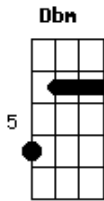

(refrão 2x)
D E7
One more time, ai ai...
D E7
One more time, ai ai...
D Dbm Gbm
One more time, ai ai...

(Gbm B7 F#m6- Gbm) (4x)

Acordes

© ukulele-chords.com

© ukulele-chords.com

© ukulele-chords.com

© ukulele-chords.com