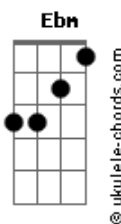

Os Extintos - Make Me Go

tom:

Intro: Gb Db B Db
Gb Db B Db

Gb Db B Db
Pay attention to me girl
Gb Db B Db
Love is something hard to say
Gb Db B Db
So I dont wanna make you, girl
Gb Db B
Make you hurt this way

Ebm Db B Db
I?m still on in this game
Ebm Db B Db
You can get what remains
Ebm Db B Db
I can throw everything up in the air
Ebm Db B
If you could take me there

Gb Db Ebm
I just wanna to see, what lacks me off
B
Wish I have the same feeling
Gb Db Ebm
It seems Like I?II never be, fully lost in love
B
But it?s up to you, to make me go

(Gb Db B Gb Db B)

Gb Db B Db
Hey Honey, dont you be upset now
Gb Db B Db
People sometimes get confused
Gb Db B Db
I love when you come get around
Gb Db B

Acordes

We go out and assume

Ebm Db B Db
I can make my mistakes
Ebm Db B Db
I still need to awake
Ebm Db B Db
I can throw everything up in the air
Ebm Db B
If you could take me there