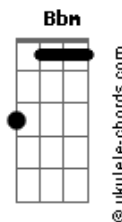

Os Extintos - Make Me Go

tom:

Intro: Gb Db B Db
Gb Db B Db

Gb Db B Db
Pay attention to me girl
Gb Db B Db
Love is something hard to say
Gb Db B Db
So I dont wanna make you, girl
Gb Db B
Make you hurt this way

Ebm Db B Db
I'm still on in this game
Ebm Db B Db
You can get what remains
Ebm Db B Db
I can throw everything up in the air
Ebm Db B
If you could take me there

Gb Db Ebm
I just wanna to see, what lacks me off
B
Wish I have the same feeling
Gb Db Ebm
It seems Like I?II never be, fully lost in love
B
But it?s up to you, to make me go

(Gb Db B Gb Db B)

Gb Db B Db
Hey Honey, dont you be upset now
Gb Db B Db
People sometimes get confused
Gb Db B Db
I love when you come get around
Gb Db B

Acordes

We go out and assume

Ebm Db B Db
I can make my mistakes
Ebm Db B Db
I still need to awake
Ebm Db B Db
I can throw everything up in the air
Ebm Db B
If you could take me there

Gb Db Ebm
I just wanna to see, what lacks me off
B
Wish I have the same feeling
Gb Db Ebm
It seems Like I?II never be, fully lost in love
B
But it?s up to you, to make me go

[Solo] Ebm Db Bbm B
Ebm Db Bbm B

Gb Db Ebm
I just wanna to see, what lacks me off
B
Wish I have the same feeling
Gb Db Ebm
It seems Like I?II never be, fully lost in love
B
But it?s up to you to make me go

Gb Db Ebm
I just wanna to see, what lacks me off
B
Wish I have the same feeling
Gb Db Ebm
It seems Like I?II never be, fully lost in love
B
But it?s up to you, to make me go