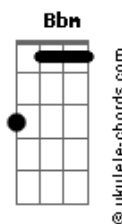

Os Extintos - Make Me Go

tom:

Intro: Gb Db B Db
Gb Db B Db

Gb Db B Db
Pay attention to me girl
Gb Db B Db
Love is something hard to say
Gb Db B Db
So I dont wanna make you, girl
Gb Db B
Make you hurt this way

Ebm Db B Db
I?m still on in this game
Ebm Db B Db
You can get what remains
Ebm Db B Db
I can throw everything up in the air
Ebm Db B
If you could take me there

Gb Db Ebm
I just wanna to see, what lacks me off
B
Wish I have the same feeling
Gb Db Ebm
It seems Like I?II never be, fully lost in love
B
But it?s up to you, to make me go

(Gb Db B Gb Db B)

Gb Db B Db
Hey Honey, dont you be upset now
Gb Db B Db
People sometimes get confused
Gb Db B Db
I love when you come get around
Gb Db B

Acordes

We go out and assume

Ebm Db B Db
I can make my mistakes
Ebm Db B Db
I still need to awake
Ebm Db B Db
I can throw everything up in the air
Ebm Db B
If you could take me there

Gb Db Ebm
I just wanna to see, what lacks me off
B
Wish I have the same feeling
Gb Db Ebm
It seems Like I?II never be, fully lost in love
B
But it?s up to you, to make me go

[Solo] Ebm Db Bbm B
Ebm Db Bbm B

Gb Db Ebm
I just wanna to see, what lacks me off
B
Wish I have the same feeling
Gb Db Ebm
It seems Like I?II never be, fully lost in love
B
But it?s up to you to make me go

Gb Db Ebm
I just wanna to see, what lacks me off
B
Wish I have the same feeling
Gb Db Ebm
It seems Like I?II never be, fully lost in love
B
But it?s up to you, to make me go