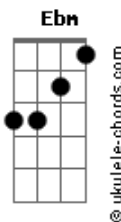

Os Extintos - Make Me Go

tom:

Intro: Gb Db B Db
Gb Db B Db

Gb Db B Db
Pay attention to me girl
Gb Db B Db
Love is something hard to say
Gb Db B Db
So I dont wanna make you, girl
Gb Db B
Make you hurt this way

Ebm Db B Db
I'm still on in this game
Ebm Db B Db
You can get what remains
Ebm Db B Db
I can throw everything up in the air
Ebm Db B
If you could take me there

Gb Db Ebm
I just wanna to see, what lacks me off
B
Wish I have the same feeling
Gb Db Ebm
It seems Like I?II never be, fully lost in love
B
But it?s up to you, to make me go

(Gb Db B Gb Db B)

Gb Db B Db
Hey Honey, dont you be upset now
Gb Db B Db
People sometimes get confused
Gb Db B Db
I love when you come get around
Gb Db B

Acordes

We go out and assume

Ebm Db B Db
I can make my mistakes
Ebm Db B Db
I still need to awake
Ebm Db B Db
I can throw everything up in the air
Ebm Db B
If you could take me there