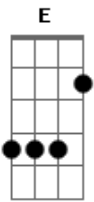

© ukulele-chords.com