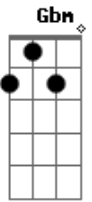

© ukulele-chords.com