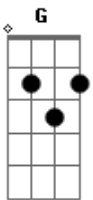

© ukulele-chords.com