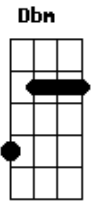

© ukulele-chords.com