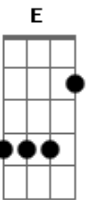

© ukulele-chords.com