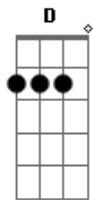

Os Carbonos - Love Is Blue

Tom: D
Intro: Em A

Em A D G G
Blue, blue, my world is blue;
Em C D G G
Blue is my world now I'm without you;
Em A D G G
Gray, gray, my life is gray;
Em C B7 Em
Cold is my heart since you went away.

Em A D G G
Red, red, my eyes are red
Em C D G G
Crying for you alone in my bed
Em A D G G
Green, green, my jealous heart

Em C B7 Em
I doubted you and now we're apart

Bridge:
E A E A E
When we met how the bright sun shone
Dbm Gbm B7 Em
Then love died, now the rainbow is gone

Repeat Intro:

Em A D G G
Black, black, the nights I've known
Em A D G G
Longing for you so lost and alone
Em A D G G
Blue, blue, my world is blue;
Em C B7 Em A Em A Em
Blue is my world now I'm without you.

Acordes