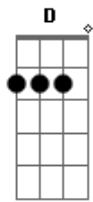

Os Carbonos - Love Is Blue

Tom: D
Intro: Em A

Em A D G G
Blue, blue, my world is blue;
Em C D G G
Blue is my world now I'm without you;
Em A D G G
Gray, gray, my life is gray;
Em C B7 Em
Cold is my heart since you went away.

Em A D G G
Red, red, my eyes are red
Em C D G G
Crying for you alone in my bed
Em A D G G
Green, green, my jealous heart

Em C B7 Em
I doubted you and now we're apart

Bridge:

E A E A E
When we met how the bright sun shone
Dbm Gbm B7 Em
Then love died, now the rainbow is gone

Repeat Intro:

Em A D G G
Black, black, the nights I've known
Em A D G G
Longing for you so lost and alone
Em A D G G
Blue, blue, my world is blue;
Em C B7 Em A Em A Em
Blue is my world now I'm without you.

Acordes