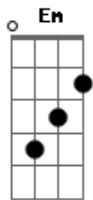

© ukulele-chords.com

© ukulele-chords.com