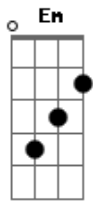

© ukulele-chords.com

© ukulele-chords.com