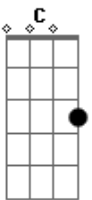

© ukulele-chords.com