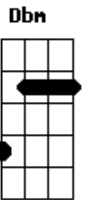

© ukulele-chords.com