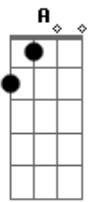

© ukulele-chords.com