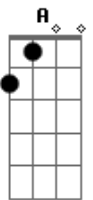

© ukulele-chords.com