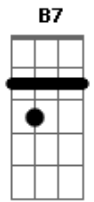

© ukulele-chords.com