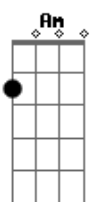

© ukulele-chords.com