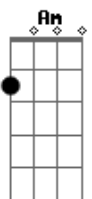

© ukulele-chords.com