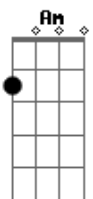

© ukulele-chords.com