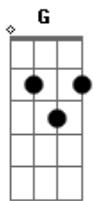

Orville Peck - Hope To Die

tom:
G
A Em B D Db E Db A
Gone was the way we were
Em B D
Just like the days we'd burn
Db E Db A
Everything 'round us would burn
Db Gb
Take me back to the time
Em A
I was yours and you were mine
Db Gb
Take me back, the words I'd say
D E
I had to whisper
D Db B A
Because you liked it that way
Db Gb E
I'm still undone, not quite young
A Db Gb
But I, I still try
D A
Cross my heart, now I hope to die
Em B D Db E Db A
Was the way we were
Em B D
Just like you'd say, we'd turn?

Db E Db A
Everything 'round us, big burn
Db Gb
Take me back to the time
Em A
I was yours and you were mine
Db Gb
Take me back to the world I know
D E
You were crying
D Db B A
They don't cry when we're gone
Db Gb E
I'm still undone, not quite young
A Db Gb
But I, I still try
D
Cross my heart, now I hope to
(A Em B D)
(Db E Db)
(A Em B D)
C Gb A G
And I'm still undone, I'm not quite young
C Gb A
But I, I still try
G C Gb A
Cross my heart, now I hope to die
G C Gb A
Cross my heart, now I hope to die

Acordes

© ukulele-chords.com