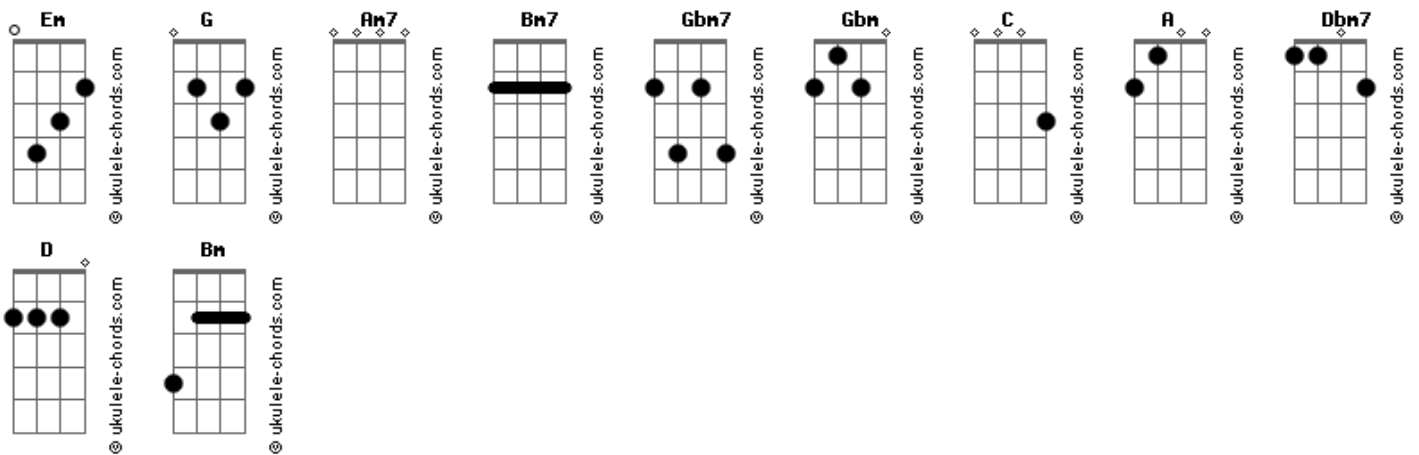

[Ponte]

Em Gbm7 Em Gbm7
Baby, you're wrong Baby, you're wrong
(Em Gbm G C A)

[Refrão]

A Bm7 Dbm7 Bm7
Ba da da da da da da I can't find the time to tell you
A Bm7 Dbm7 Bm7
Ba da da da da da da I can't find the time to tell you

[Verso]

A Bm7

Acordes

I look at your pretty face, and I
Dbm7 Bm7
A
Fall in love with you Fall in love with you every time I see you yeah
A Bm7
Nightgowns of regal lace, that are
Dbm7 Bm7 A
Flowin' to the ground Flowin' to the ground in a mist around you
[Ponte]

Em Gbm7 Em Gbm7 Em
Baby, you're wrong Baby, you're wrong Baby, you're wrong
Em Gbm7
Baby, you're wrong
(Em D C D)

[Refrão]

G Am7 Bm7 Am7
Ba da da da da da da I can't find the time to tell you
G Am7 Bm7 Am7
Ba da da da da da da I can't find the time to tell you
(G Am7 G Am7)
(Bm Am7 Bm C Bm Am7 G)